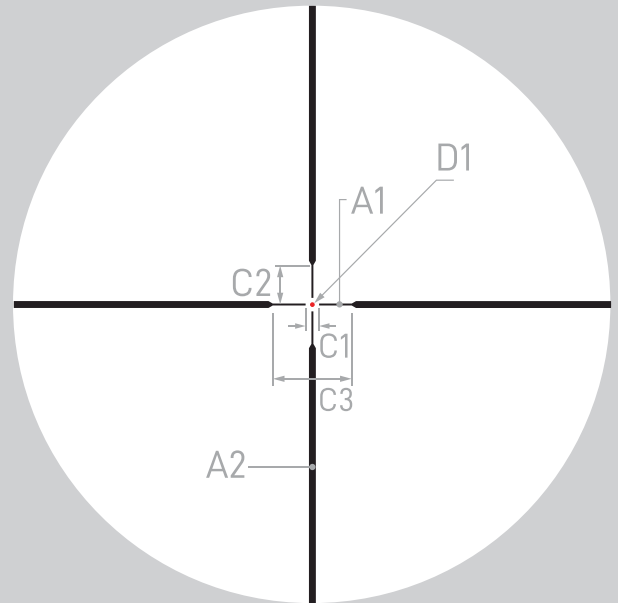

THE ATHLON® AHMC SFP IR MOA RETICLE

AHMC SFP IR MOA is a traditional hunting style reticle with an illuminated center-dot. The outside crosshair is bold, and prominently stands out against backgrounds that are tough to differentiate. It tapers down to a fine crosshair with a floating center-dot to reduce target obstruction, while drawing your eye to the center of the reticle.

For 2-12x42 reticle subtension is valid at 12x.
For 4-20x50 reticle subtension is valid at 20x.

Application: Hunting and Tactical

SUBTENSIONS IN MOA

A1	A2	C1
0.25	0.9	2
C2	C3	D1
6.5	13	0.7