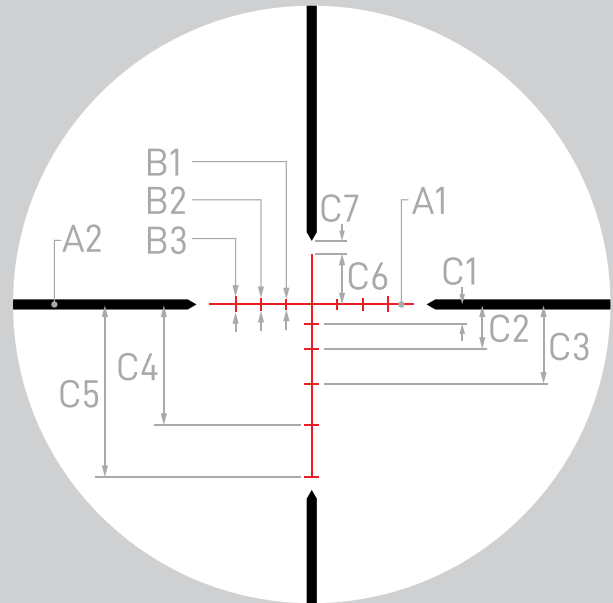

ATHLON
RIDICULOUSLY GOOD OPTICS

BDC 600A IR

Argos HMR Rifle Scope

SECOND FOCAL PLANE

RETICLE MANUAL

THE ATHLON® BDC 600A IR RETICLE

BDC 600A IR reticle can be used effectively with a variety of firearms giving your accurate ranges and reference marks which can be used to compensate for bullet drift in windy conditions or range distances. The user can sight in at 100 yards on any magnification setting, but for the ballistic reticle feature to function properly, the scope's magnification must be set to the correct power.

For 2-12x42 reticle subtension is valid at 12x.
 For 4-20x50 reticle subtension is valid at 20x.

Application: Hunting and Tactical

SUBTENSIONS IN MOA

A1	A2	B1	B2	B3	C1
0.15	0.6	0.8	1	1.2	1.5
C2	C3	C4	C5	C6	C7
3.5	6.25	9.5	13.6	4	1