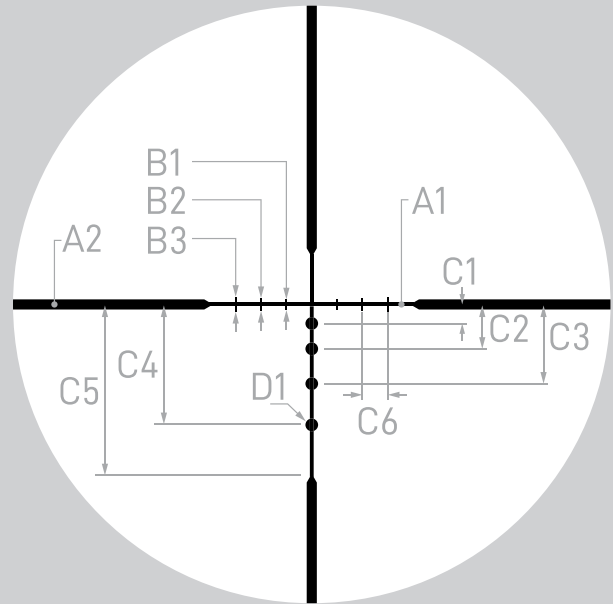

THE ATHLON® BDC 600 RETICLE

BDC 600 reticle can be used effectively with a variety of firearms giving you accurate ranges and reference marks which can be used to compensate for bullet drift in windy conditions or range distances.

For 2-12x42 reticle subtension is valid at 12x.

Application: Hunting and Tactical

SUBTENSIONS IN MOA

A1	A2	B1	B2	B3	C1
0.3	0.8	0.8	1	1.2	1.5
C2	C3	C4	C5	C6	D1
3.5	6.25	9.5	13.6	2	1