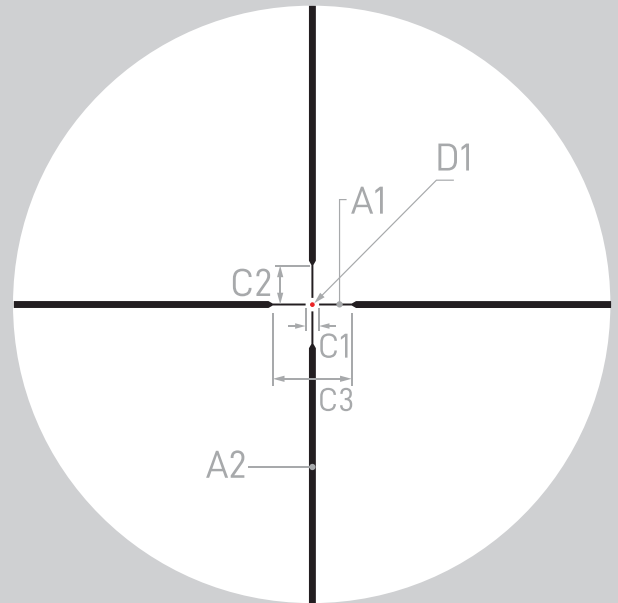

ATHLON
RIDICULOUSLY GOOD OPTICS

AHMC SFP IR MOA

Argos HMR Riflescope

SECOND FOCAL PLANE

RETICLE MANUAL

THE ATHLON® AHMC SFP IR MOA RETICLE

AHMC SFP IR MOA is a traditional hunting style reticle with an illuminated center-dot. The outside crosshair is bold, and prominently stands out against backgrounds that are tough to differentiate. It tapers down to a fine crosshair with a floating center-dot to reduce target obstruction, while drawing your eye to the center of the reticle.

For 2-12x42 reticle subtension is valid at 12x.
For 4-20x50 reticle subtension is valid at 20x.

Application: Hunting and Tactical

SUBTENSIONS IN MOA

A1	A2	C1
0.25	0.9	2
C2	C3	D1
6.5	13	0.7

THE ATHLON GOLD MEDAL LIFETIME WARRANTY*