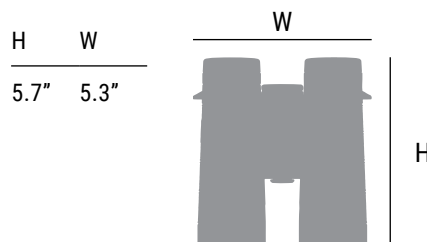

SPECS

Power	8X
Obj. Lens	42 mm
Eye Relief	17.3 mm
FoV Angular	7.1°
FoV ft @1000Y	371 ft
FoV m @1000M	124 m
Close Focus	13 ft
Interpupillary Distance	56-76 mm
Weight	25.5 oz

DIMENSIONS

**SHARP, TIGHT
AND PRICED
JUST RIGHT!**