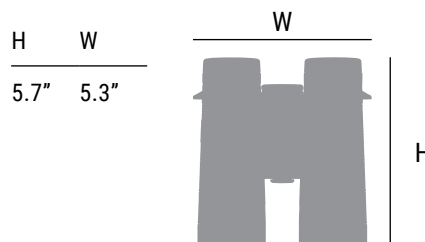

PRODUCT	MODEL	SKU#
ARGOS G2 HD BINOCULARS	8x42	114010

IDEAL APPLICATION

HUNTING

GENERAL
NATURE

TOP FEATURES

ESP DIELECTRIC COATING

A multi-layer prism coating that reflects over 99% of the light to your eyes thus bringing you a clear, bright image that displays accurate color reproduction.

PHASE CORRECTED PRISMS

Special coating on prisms that produces images with better contrast, a higher resolution and better color reproduction.

MAGNESIUM CHASSIS

Provides the strength of a metal chassis while reducing weight 30-40% and increasing strength 40-50% compared to aluminum materials.

ALL FEATURES

- ESP DIELECTRIC COATING
- XPL PROTECTIVE COATING
- PHASE CORRECTED PRISMS
- BAK4 PRISMS
- ADVANCED FULLY MULTI-COATED LENSES
- LONG EYE RELIEF
- CLOSE FOCUS
- TWIST UP EYECUPS
- WATERPROOF
- ARGON PURGED

SPECS

Power	8X
Obj. Lens	42 mm
Eye Relief	17.3 mm
FoV Angular	7.1°
FoV ft @1000Y	371 ft
FoV m @1000M	124 m
Close Focus	13 ft
Interpupillary Distance	56-76 mm
Weight	25.5 oz

DIMENSIONS

**SHARP, TIGHT
AND PRICED
JUST RIGHT!**