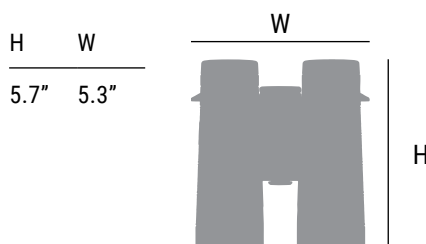

SPECS

Power	10X
Obj. Lens	42 mm
Eye Relief	16.1 mm
FoV Angular	6.1°
FoV ft @1000Y	319 ft
FoV m @1000M	106 m
Close Focus	13 ft
Interpupillary Distance	56-76 mm
Weight	25.5 oz

DIMENSIONS

**SHARP, TIGHT
AND PRICED
JUST RIGHT!**