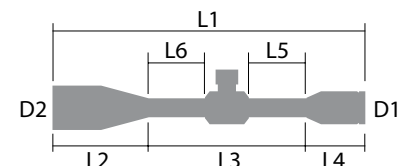

SPECS

Power	4.5-30X
Obj. Lens	56 mm
Tube Size	34 mm
Turrets	Exposed / Locking
Eye Relief	3.9"
FoV @100Y	24.5-3.75 ft
Click Value	0.1 MIL
Adjustment Per Rotation	10 MIL
Total Elevation Adjustment	32 MIL
Total Windage Adjustment	32 MIL
Parallax Adjustment	Side Focus 25yds-∞
Purging Material	Argon
Weight	36.5 oz

DIMENSIONS

L1	L2	L3	L4	L5	L6	D1	D2
15.3"	5.0"	6.6"	3.7"	2.7"	2.3"	1.83"	2.5"

**SHARP, TIGHT
AND PRICED
JUST RIGHT!**