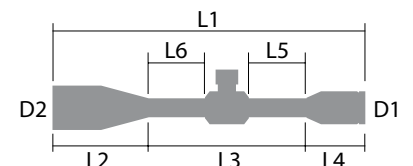

SPECS

Power	4.5-30X
Obj. Lens	56 mm
Tube Size	34 mm
Turrets	Exposed / Locking
Eye Relief	3.9"
FoV @100Y	24.5-3.75 ft
Click Value	0.1 MIL
Adjustment Per Rotation	10 MIL
Total Elevation Adjustment	32 MIL
Total Windage Adjustment	32 MIL
Parallax Adjustment	Side Focus 25yds-∞
Purging Material	Argon
Weight	36.5 oz

DIMENSIONS

L1	L2	L3	L4	L5	L6	D1	D2
15.3"	5.0"	6.6"	3.7"	2.7"	2.3"	1.83"	2.5"

**SHARP, TIGHT
AND PRICED
JUST RIGHT!**