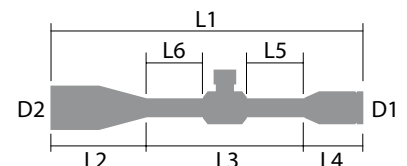

### SPECS

Power	3-18X
Obj. Lens	50 mm
Tube Size	34 mm
Turrets	Exposed / Locking
Eye Relief	3.74"
FoV @100Y	39.2-6.65 ft
Click Value	0.1 MIL
Adjustment Per Rotation	10 MIL
Total Elevation Adjustment	32 MIL
Total Windage Adjustment	25 MIL
Parallax Adjustment	Side Focus 10yds-∞
Purging Material	Argon
Weight	31.4 oz

### DIMENSIONS

L1	L2	L3	L4	L5	L6	D1	D2
14.2"	4.2"	6.6"	3.4"	2.6"	2.5"	1.83"	2.25"

**SHARP, TIGHT  
AND PRICED  
JUST RIGHT!**