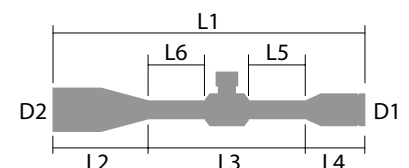

SPECS

Power	3-18X
Obj. Lens	50 mm
Tube Size	34 mm
Turrets	Exposed / Locking
Eye Relief	3.74"
FoV @100Y	39.2-6.65 ft
Click Value	0.1 MOA
Adjustment Per Rotation	25 MOA
Total Elevation Adjustment	110 MOA
Total Windage Adjustment	80 MOA
Parallax Adjustment	Side Focus 10yds-∞
Purging Material	Argon
Weight	31.4 oz

DIMENSIONS

L1	L2	L3	L4	L5	L6	D1	D2
14.2"	4.2"	6.6"	3.4"	2.6"	2.5"	1.83"	2.25"

**SHARP, TIGHT
AND PRICED
JUST RIGHT!**