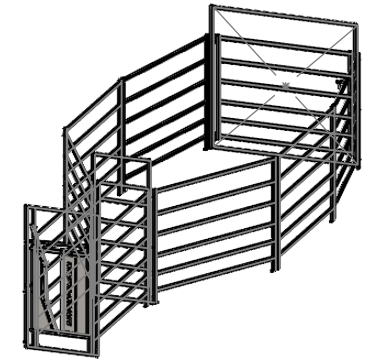

10 HEAD CATTLE YARD
2.1m WIDE ENTRY GATE
2.1m WIDE 1.6m HIGH PANELS
ANTI-RATTLE BOLT TOGETHER SYSTEM
HOT-DIP GALVANISED

The Hobby Series is perfect for blockholders with just a handful of cattle. Affordable, simple and safe — it covers the essentials without the big-farm price tag.

DIMENSIONS IN METRES

KIWI CATTLE YARDS

HY-10R
HOBBY SERIES
CATTLE YARD

SHEET SCALE 1:100

15/09/2025

10 HEAD CATTLE YARD
2.1m WIDE ENTRY GATE
2.1m WIDE 1.6m HIGH PANELS
ANTI-RATTLE BOLT TOGETHER SYSTEM
HOT-DIP GALVANISED

The Hobby Series is perfect for blockholders with just a handful of cattle. Affordable, simple and safe — it covers the essentials without the big-farm price tag.

DIMENSIONS IN METRES

KIWI CATTLE YARDS

HY-10
HOBBY SERIES
CATTLE YARD