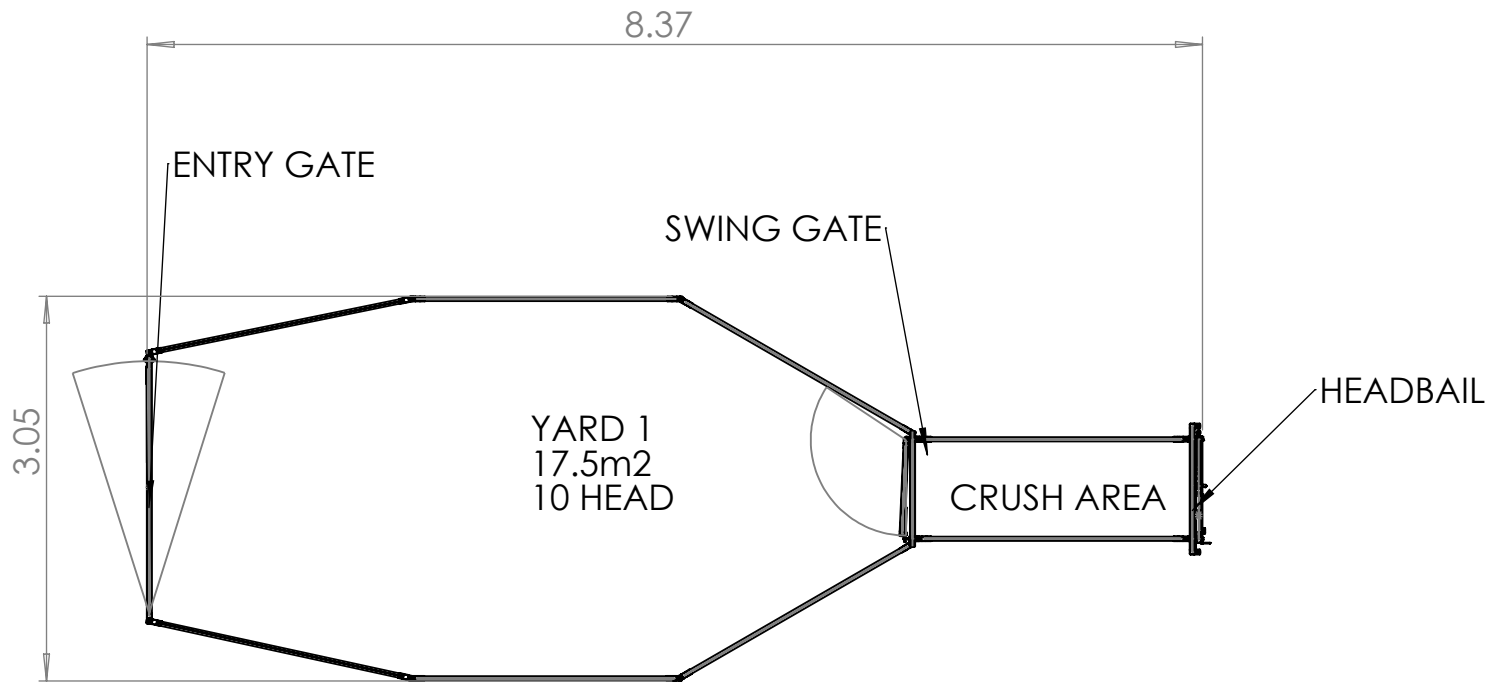

10 HEAD CATTLE YARD
2.1m WIDE ENTRY GATE
2.1m WIDE 1.6m HIGH PANELS
ANTI-RATTLE BOLT TOGETHER SYSTEM
HOT-DIP GALVANISED

The Hobby Series is perfect for blockholders with just a handful of cattle. Affordable, simple and safe — it covers the essentials without the big-farm price tag.

DIMENSIONS IN METRES

KIWI CATTLE YARDS

HY-10R
HOBBY SERIES
CATTLE YARD

SHEET SCALE 1:100

15/09/2025

10 HEAD CATTLE YARD
2.1m WIDE ENTRY GATE
2.1m WIDE 1.6m HIGH PANELS
ANTI-RATTLE BOLT TOGETHER SYSTEM
HOT-DIP GALVANISED

The Hobby Series is perfect for blockholders with just a handful of cattle. Affordable, simple and safe — it covers the essentials without the big-farm price tag.

DIMENSIONS IN METRES

KIWI CATTLE YARDS

HY-10
HOBBY SERIES
CATTLE YARD

SHEET SCALE 1:100

15/09/2025