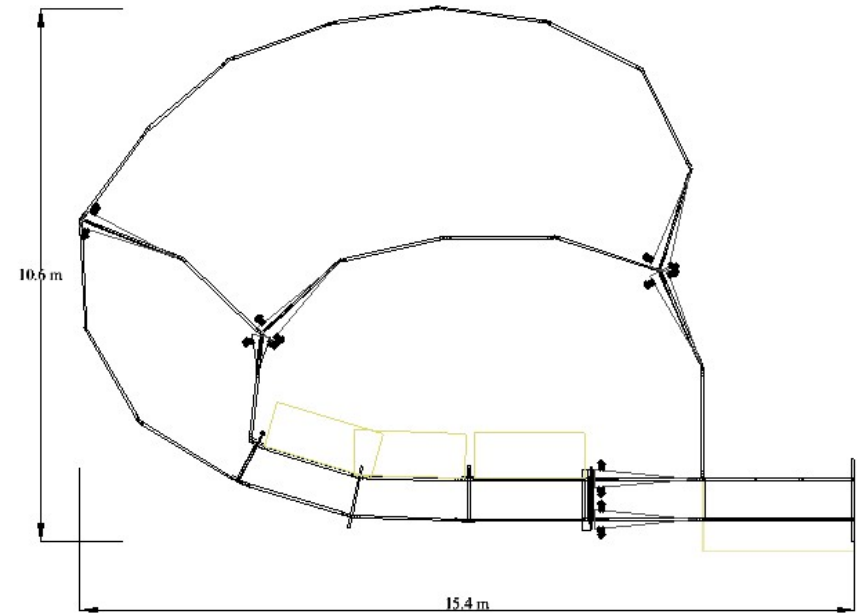

BYP - 50

Medium size yard featuring third pen for improved operator safety and extra holding capacity

Yard package includes:

- 1.8m high heavy duty panels
- Anti bruise cattle rail on all contact areas
- Drenching catwalk
- 3-way drafting using gates
- Access gate

- Walk through headbail

Options

- Antibacking ratchets
- Crush unit

SPECIFICATIONS

Yard area: 95m²

Holding capacity: 58 head

Pen 1: 47m², 29 head

Pen 2: 37m², 22 head

Pen 3: 11m², 7 head

Dimensions: 15.4m x 10.6m