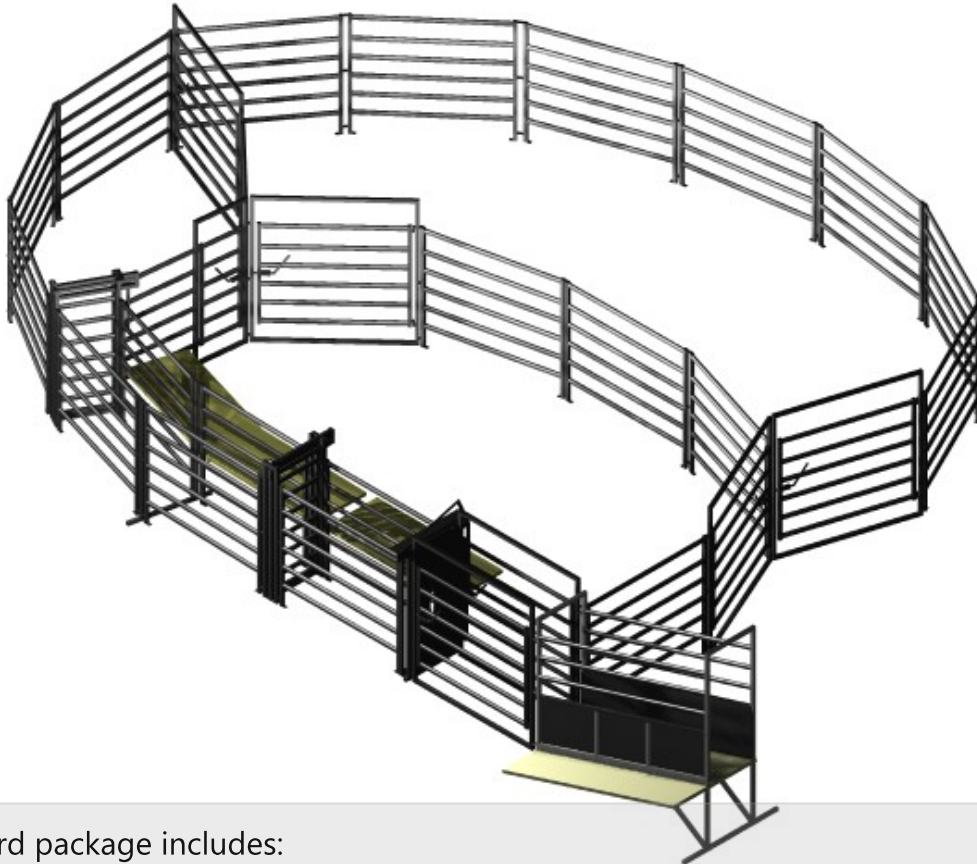

BYP - 50

Medium size yard featuring third pen for improved operator safety and extra holding capacity

Yard package includes:

- 1.8m high heavy duty panels
- Anti bruise cattle rail on all contact areas
- Drenching catwalk
- 3-way drafting using gates
- Access gate

- Walk through headbail

Options

- Antibacking ratchets
- Crush unit

SPECIFICATIONS

Yard area: 95m²

Holding capacity: 58 head

Pen 1: 47m², 29 head

Pen 2: 37m², 22 head

Pen 3: 11m², 7 head

Dimensions: 15.4m x 10.6m