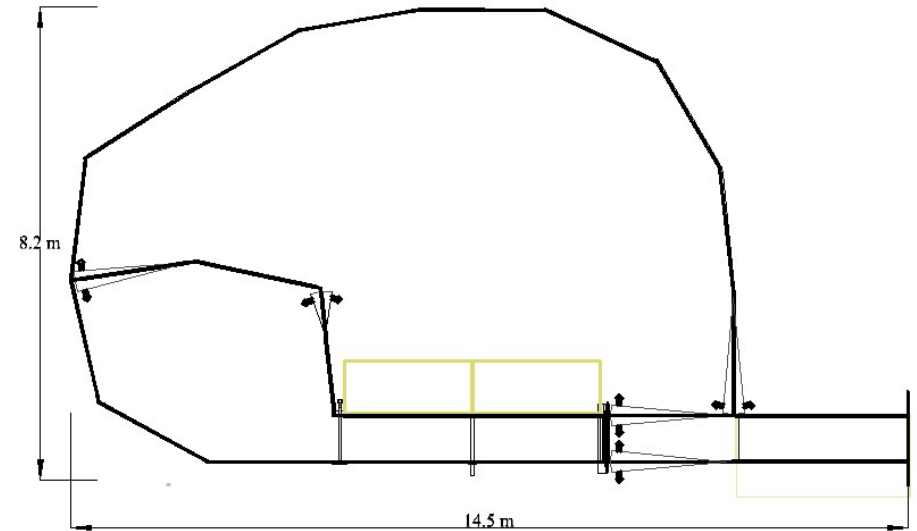

BYP - 45

Medium size yard featuring a forcing pen and small catwalk make this yard design easy efficient to use

Yard package includes:

- 1.8m high heavy duty panels
- Anti bruise cattle rail on all contact areas
- Drenching catwalk
- 3-way drafting using gates

- Access gate
- Walk through headbail

Options

- Antibacking ratchets
- Crush unit

SPECIFICATIONS

Yard area: 70m²
Holding capacity: 45 head
Pen 1: 58m², 37 head
Pen 2: 12m², 8 head

Dimensions: 14.5m x 8.2m