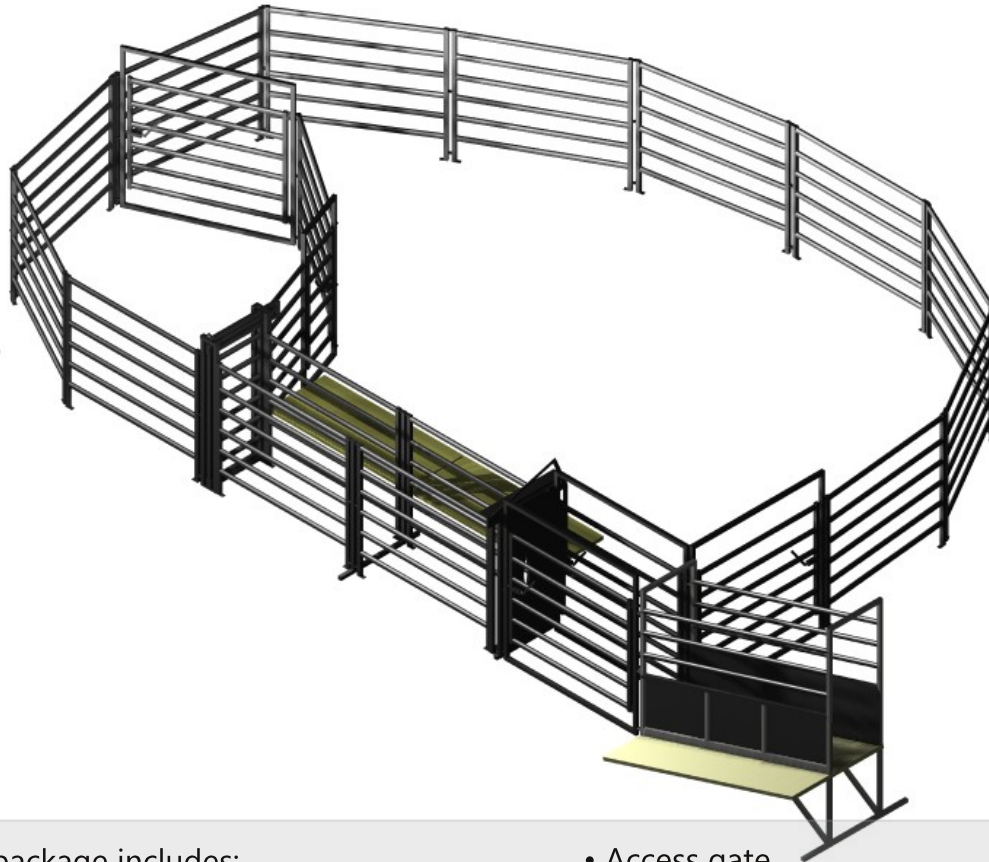

BYP - 45

Medium size yard featuring a forcing pen and small catwalk make this yard design easy efficient to use

Yard package includes:

- 1.8m high heavy duty panels
- Anti bruise cattle rail on all contact areas
- Drenching catwalk
- 3-way drafting using gates

- Access gate
- Walk through headbail

Options

- Antibacking ratchets
- Crush unit

SPECIFICATIONS

Yard area: 70m²
Holding capacity: 45 head
Pen 1: 58m², 37 head
Pen 2: 12m², 8 head

Dimensions: 14.5m x 8.2m