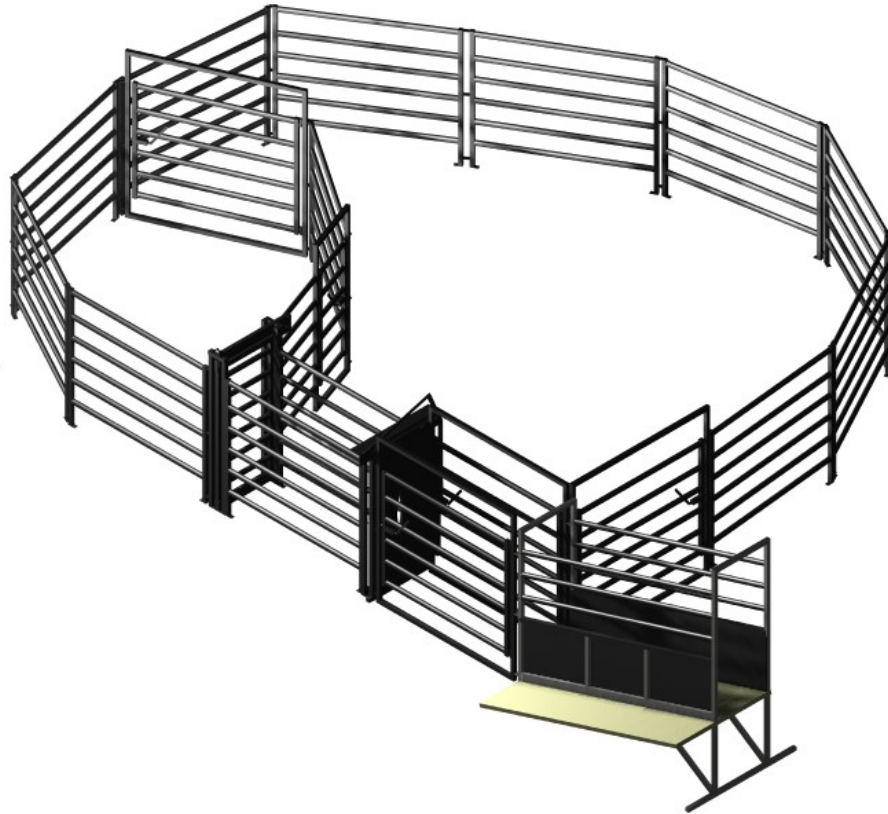

BYP - 35

Small set of yards, great for managing a few animals with a great headbail and loading facilities.

Yard package includes:

- 1.8m high heavy duty panels
- Anti bruise cattle rail on all contact areas
- 3-way drafting using gates
- Access gate

- Walk through headbail

Options

- Antibacking ratchets
- Crush unit

SPECIFICATIONS

Yard area: 56m²

Holding capacity: 35 head

Pen 1: 43m², 27 head

Pen 2: 12m², 8 head

Dimensions: 12.3m x 8.6m