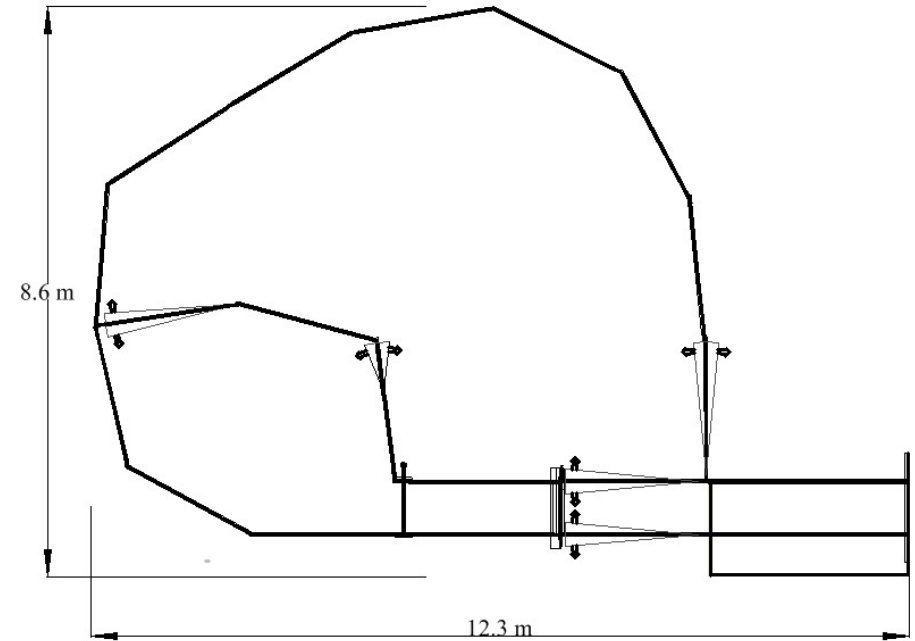

BYP - 35

Small set of yards, great for managing a few animals with a great headbail and loading facilities.

Yard package includes:

- 1.8m high heavy duty panels
- Anti bruise cattle rail on all contact areas
- 3-way drafting using gates
- Access gate

- Walk through headbail

Options

- Antibacking ratchets
- Crush unit

SPECIFICATIONS

Yard area: 56m²

Holding capacity: 35 head

Pen 1: 43m², 27 head

Pen 2: 12m², 8 head

Dimensions: 12.3m x 8.6m