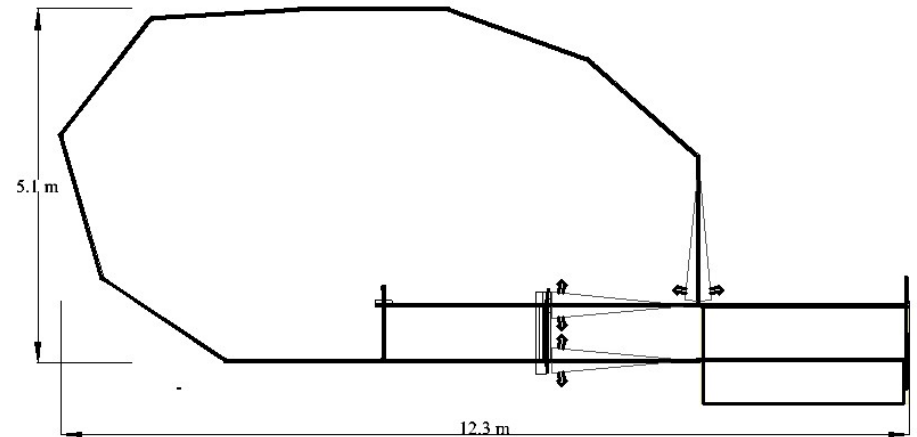

BYP - 25

Small set of yards, great for managing a few animals with a great headbail and loading facilities.

Yard package includes:

- 1.8m high heavy duty panels
- Anti bruise cattle rail on all contact areas
- 3-way drafting using gates

- Walk through headbail

Options

- Antibacking ratchets
- Crush unit

SPECIFICATIONS

Yard area: 36m²

Holding capacity: 25 head

Dimensions: 12.3m x 5.1m