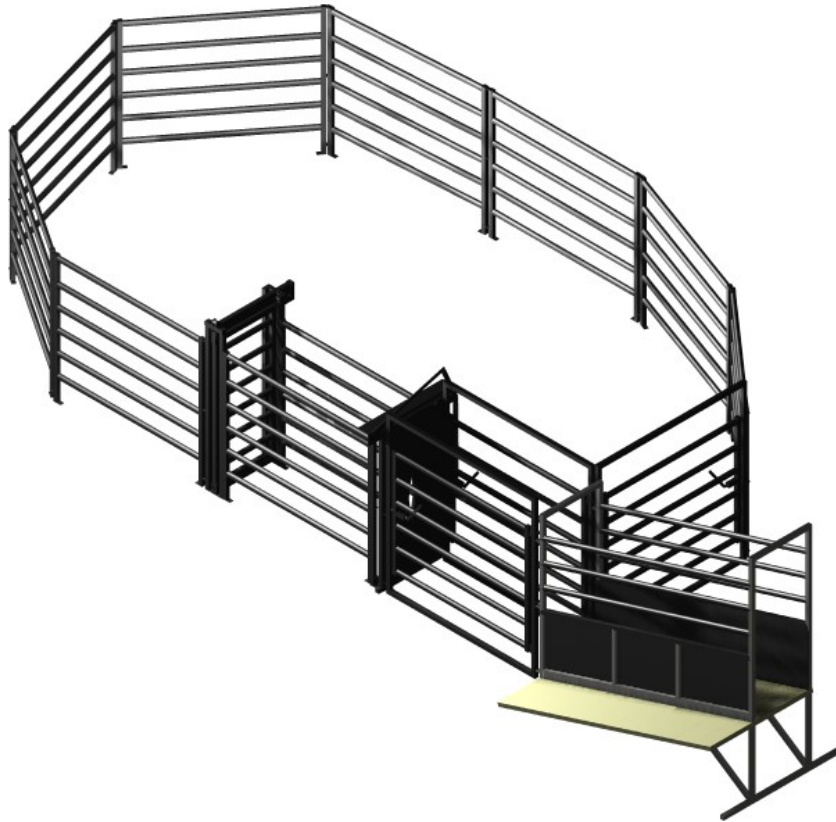

BYP - 25

Small set of yards, great for managing a few animals with a great headbail and loading facilities.

Yard package includes:

- 1.8m high heavy duty panels
- Anti bruise cattle rail on all contact areas
- 3-way drafting using gates

- Walk through headbail

Options

- Antibacking ratchets
- Crush unit

SPECIFICATIONS

Yard area: 36m²

Holding capacity: 25 head

Dimensions: 12.3m x 5.1m