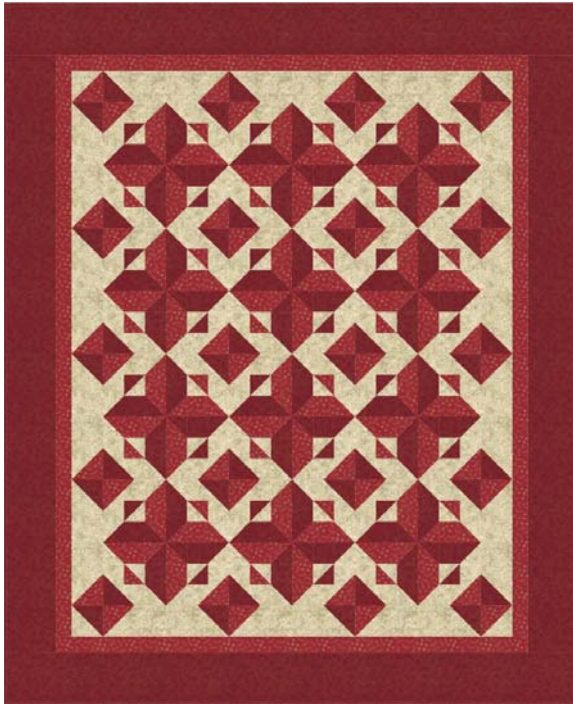

Perkins

Dry Goods

Mystery Projects
celine@perkinsdrygoods.com
952-831-2393

Precious Gems Mystery
PDG194 Garnet
$10.00 retail

6 clues + Assembly
One or two day class