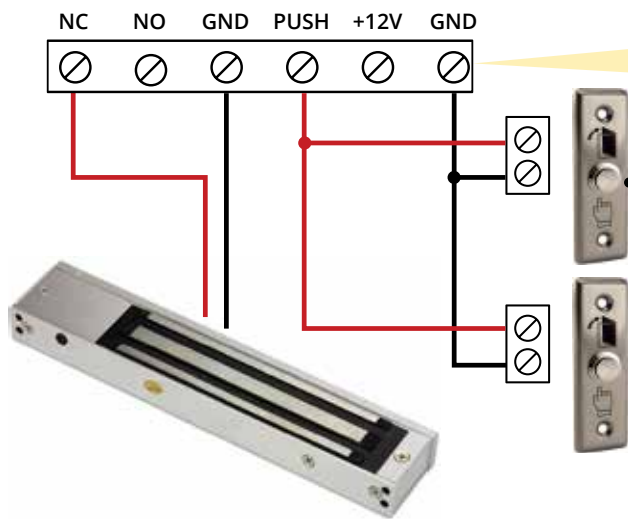

MURPHY DOOR

Mag-Lock with Push Button Battery Backup

Option #1

Option #2