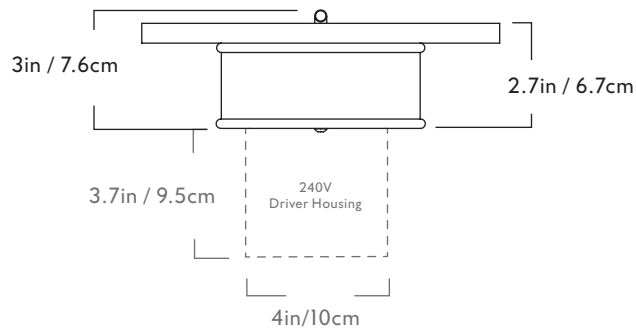

### Pith Sconce

**Series**  
Sconce

**Product**  
Pith

**Dimensions**  
L 9in/22.9cm x W 9in/22.9cm  
D 3in / 7.6cm

**Weight**  
4lb/1.8kg

**Materials**  
Brass, Aluminum, Terrazzo, Acrylic