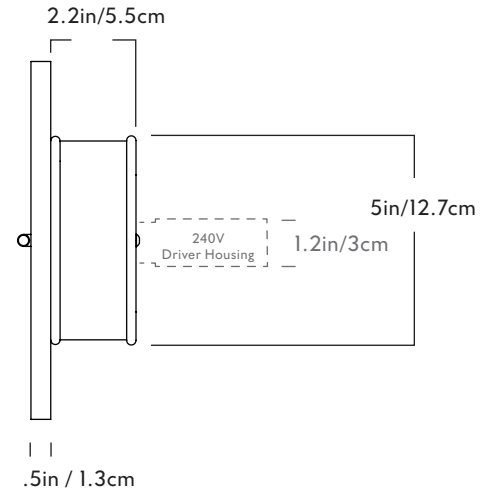

### Pith Sconce

**Series**  
Sconce

**Product**  
Pith

**Dimensions**  
L 9in/22.9cm x W 9in/22.9cm  
D 3in / 7.6cm

**Weight**  
4lb/1.8kg

**Materials**  
Brass, Aluminum, Terrazzo, Acrylic

**Fixture Mounting**  
Designed to be mounted on standard  
4 in. Electrical Box.  
Two #8-32 screws included.  
Additional mounting hardware provided  
for 240V versions.

**Certifications**  
ADA compliant  
UL/cUL (120V)  
CE (240V)  
UL/Outdoor wet rated

#### Fixture Mounting

Designed to be mounted on standard  
4in. Electrical Box.  
Two #8-32 screws included.  
Additional mounting hardware provided  
for 240V versions.