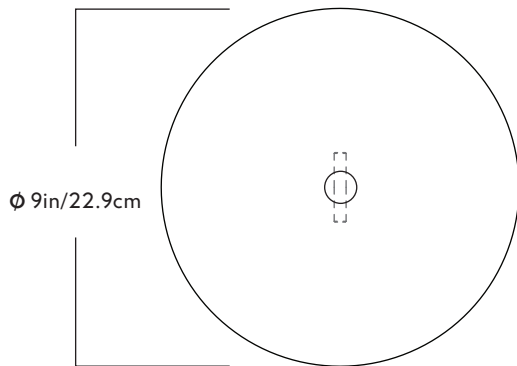

### Pith Sconce

**Series**  
Sconce

**Product**  
Pith

**Dimensions**  
L 9in/22.9cm x W 9in/22.9cm  
D 3in / 7.6cm

**Weight**  
4lb/1.8kg

**Materials**  
Brass, Aluminum, Terrazzo, Acrylic