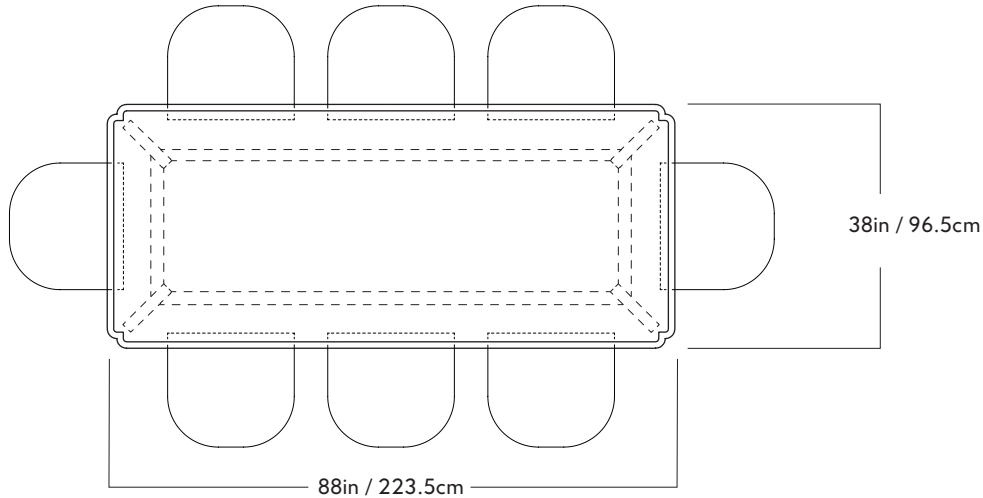

Monroe

Materials
Ebonized Oak, Hard Maple, Black Walnut, White Oak

Dimensions
L 88in/223.5cm x W 38in/96.5cm x
H 29.75in/75.6cm

Weight
160lb/72.6kg **Product weights may vary by wood material*

Shipping Dimensions
L95in/241.3cm x W45in/114.3cm x H15 in/38.1cm

Shipping Weight
300lb/136kg **Product weights may vary by wood material*

88" Dining Table

Seating
Seats up to 8 chairs (20")

Wood Finishes
Natural oil

Metal Finishes
Unlaquered brass mounting plate

Upholstery
N/A