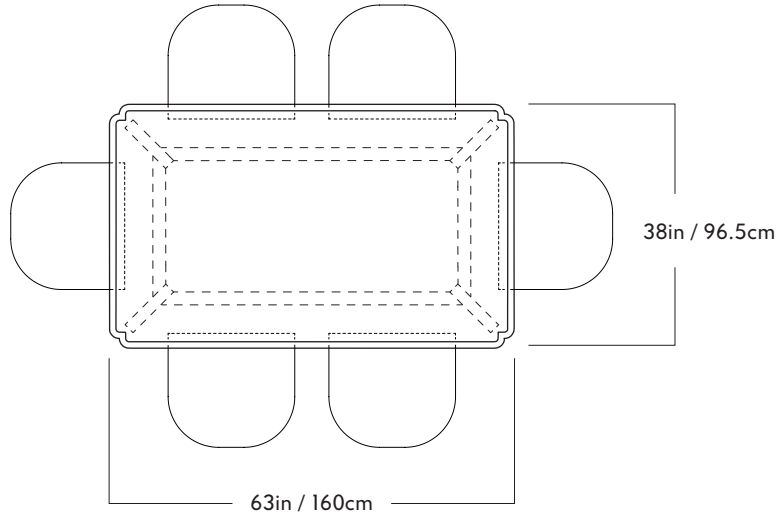

Monroe

Materials

Ebonized Oak, Hard Maple, Black Walnut, White Oak

Dimensions

L 63in/160cm x W 38in/96.5cm x

H 29.75in/75.6cm

Weight

130lb/59kg *Product weights may vary by wood material

Shipping Dimensions

L70in/177.8cm x W45in/114.3cm x H15 in/38.1cm

Shipping Weight

235lb/106.6kg *Product weights may vary by wood material

63" Dining Table

Seating

Seats up to 6 chairs (20")

Wood Finishes

Natural oil

Metal Finishes

Unlaquered brass mounting plate

Upholstery

N/A