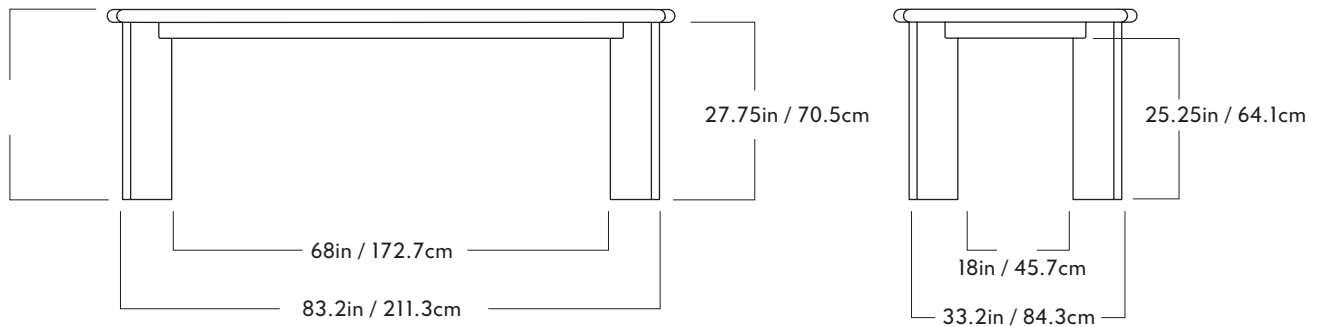

### Dimensions

L 40in/101.6cm x W 40in/101.6cm x

H 29.75in/75.6cm

### Shipping Dimensions

L 47in/119.4cm x W 47in/119.4cm x H 15in/38.1cm

### Dimensions

L 63in/160cm x W 38in/96.5cm x

H 29.75in/75.6cm

## Monroe

**Materials**  
Ebonized Oak, Hard Maple, Black Walnut, White Oak

**Dimensions**  
L 88in/223.5cm x W 38in/96.5cm x  
H 29.75in/75.6cm

**Weight**  
160lb/72.6kg *\*Product weights may vary by wood material*