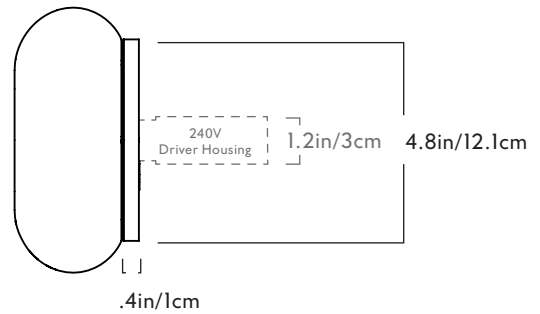

Jason Miller Studio

41 Elizabeth Street, Suite 500, New York, NY 10013
T +1 718 218 6636
www.jasonmiller.us

Pillow

Series
Scence 2

Product
Pillow

Dimensions
L 6.3in/15.9cm x W 6.3in/15.9cm
D 2.9in/7.5cm

Weight
2.4lb/1.1kg