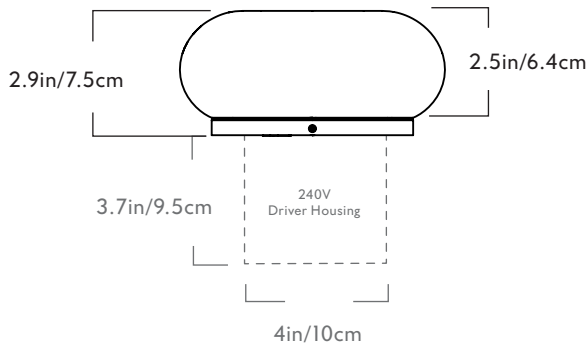

Jason Miller Studio

41 Elizabeth Street, Suite 500, New York, NY 10013
T +1 718 218 6636
www.jasonmiller.us

Pillow

Series
Scence 2

Product
Pillow

Dimensions
L 6.3in/15.9cm x W 6.3in/15.9cm
D 2.9in/7.5cm

Weight
2.4lb/1.1kg

240V Illumination
Integrated LED
Wattage: 8 W
Lumens: 400 Lumens est.
Color Temperature: 2700 K, 90+ CRI
LED Lifetime: 50,000 Hours est.
Dimming: TRIAC, ELV or 0-10V

Fixture Mounting
Designed to be mounted on standard 4in. Electrical Box.
Two #8-32 screws included.
Additional mounting hardware provided for 240V versions.