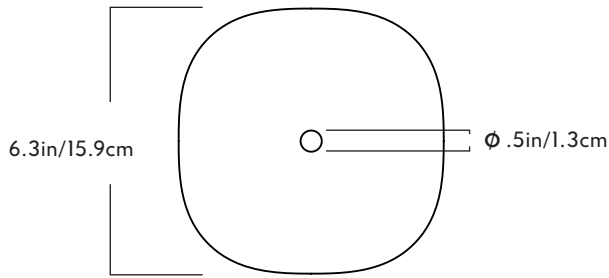

Jason Miller Studio

41 Elizabeth Street, Suite 500, New York, NY 10013
T +1 718 218 6636
www.jasonmiller.us

Pillow

Series
Scence 2

Product
Pillow

Dimensions
L 6.3in/15.9cm x W 6.3in/15.9cm
D 2.9in/7.5cm

Weight
2.4lb/1.1kg