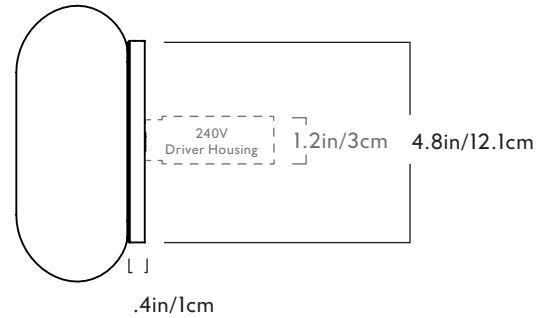

Jason Miller Studio

41 Elizabeth Street, Suite 500, New York, NY 10013
 T +1 718 218 6636
 www.jasonmiller.us

Pillow

Series
Sconce 1

Product
Pillow

Dimensions
L 6.5in/16.5cm x W 6.5in/16.5cm
D 3in / 7.6cm

Weight
2.4lb/1.1kg