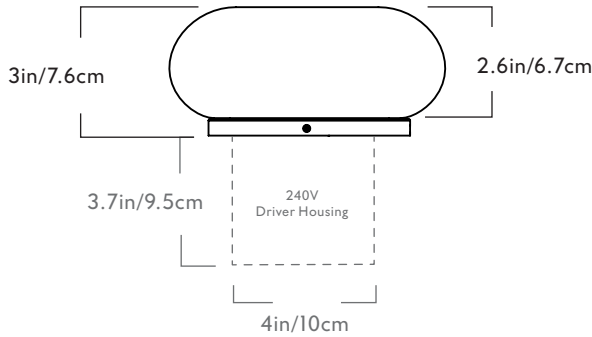

Jason Miller Studio

41 Elizabeth Street, Suite 500, New York, NY 10013
 T +1 718 218 6636
 www.jasonmiller.us

Pillow

Series
Sconce 1

Product
Pillow

Dimensions
L 6.5in/16.5cm x W 6.5in/16.5cm
D 3in / 7.6cm

Weight
2.4lb/1.1kg

240V Illumination
Integrated LED
Wattage: 8 W
Lumens: 400 Lumens est.
Color Temperature: 2700 K, 90+ CRI
LED Lifetime: 50,000 Hours est.
Dimming: TRIAC, ELV or 0-10V

Fixture Mounting
Designed to be mounted on standard 4in. Electrical Box.
Two #8-32 screws included.
Additional mounting hardware provided for 240V versions.