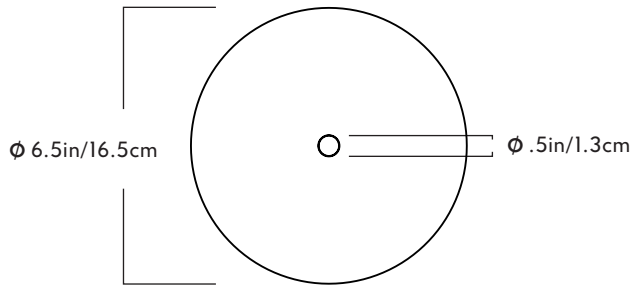

Jason Miller Studio

41 Elizabeth Street, Suite 500, New York, NY 10013
 T +1 718 218 6636
 www.jasonmiller.us

Pillow

Series
Sconce 1

Product
Pillow

Dimensions
L 6.5in/16.5cm x W 6.5in/16.5cm
D 3in / 7.6cm

Weight
2.4lb/1.1kg