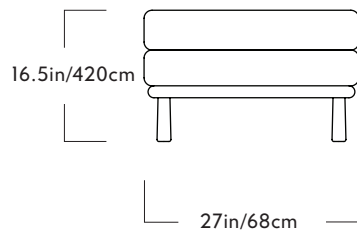

Jason Miller Studio

41 Elizabeth Street, Suite 500, New York, NY 10013
T +1 718 218 6636
www.jasonmiller.us

Kent

Series
Kent

Product
Ottoman

Lead Time
14-16 weeks

Dimensions
L 27in/68cm x D 27in/68cm x
H 17in/43cm

Materials
Sustainably harvested solid beech
hardwood frame, with solid walnut
plinth and legs.
Jute web seat and back fillings: Horse
Hair, Coconut Fiber, Natural Latex,
Duck Feathers and Down.

Ottoman

Fabric
COM, COL
Requires 2.5 yards/ 2 mts

Buttons
Fabric covered and brass