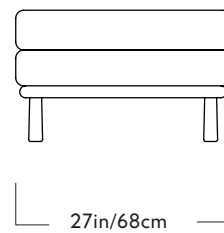

Kent

Series
Kent

Product
Lounge Chair

Lead Time
14-16 weeks

Dimensions
L 35in/88cm x D 38in/97cm x
H 31in/80cm
(Seat height 17in/43cm)

Materials
Sustainably harvested solid beech
hardwood frame, with solid walnut
plinth and legs.
Jute web seat and back fillings: Horse
Hair, Coconut Fiber, Natural Latex,
Duck Feathers and Down.

Lounge Chair

Fabric
COM, COL
Requires 7 yards/ 6.5 mts

Buttons
Fabric covered and brass

Jason Miller Studio

41 Elizabeth Street, Suite 500, New York, NY 10013
T +1 718 218 6636
www.jasonmiller.us

Kent

Series
Kent

Product
Ottoman

Lead Time
14-16 weeks

Dimensions
L 27in/68cm x D 27in/68cm x
H 17in/43cm

Materials
Sustainably harvested solid beech
hardwood frame, with solid walnut
plinth and legs.
Jute web seat and back fillings: Horse
Hair, Coconut Fiber, Natural Latex,
Duck Feathers and Down.