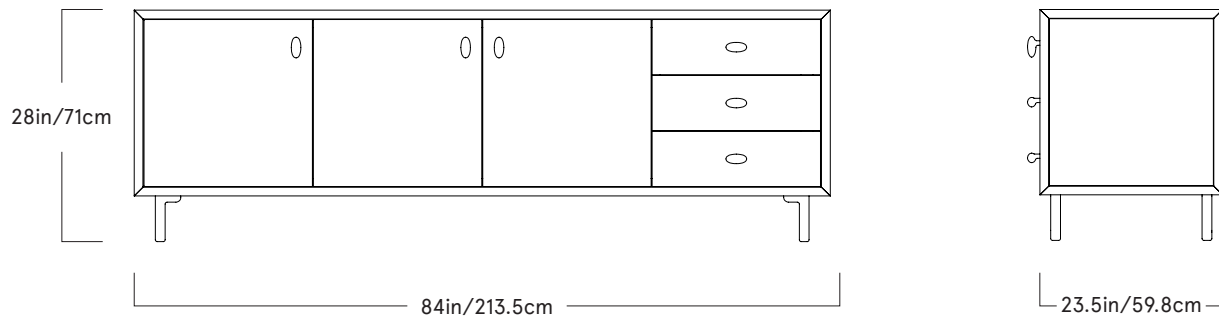

Classon

Sideboard 052FR

Series

Classon

Product

Sideboard 052FR- 3 Door/ 3 Drawer
Right Hand

Dimensions

W84in/213.5cm x D23.5in/59.8cm x H
28in/71cm

Materials

Solid wood frame, lacquer body,
bronze hardware.

Panel Finishes

Mirror polished or matte in Black RAL
9005, White RAL 9016, Bone NCS
S1005-Y20R, Bordeaux NCS S6030-
R10B, Ochre NCS s4040-Y20R, Bay
NCS S7010 B50G, Cove NCS S6010
G10Y, Fjord NCS S3010 G20Y, or Lagoon
NCS 2010 G.

Trim Finishes

Oiled Timber:

Walnut danish oiled, Walnut white
oiled, Walnut black oiled, Oak danish
oiled, Oak white oiled, Oak black oiled,
Oak oxidized, Ash danish oiled, Ash
white oiled, Ash black oiled.

Painted/Stained Timber:

Ash painted or stained in Bay NCS S
7010 B50G, Cove NCS S 6010 G10Y,
Fjord NCS S 3010 G20Y, Lagoon NCS
2010 G, White RAL 9016, Bone NCS
S1005-Y20R, Forest NCS S7020-G,
Black RAL 9005, Bordeaux NCS S6030-
R10B, or Ochre NCS S 4040-Y20R.