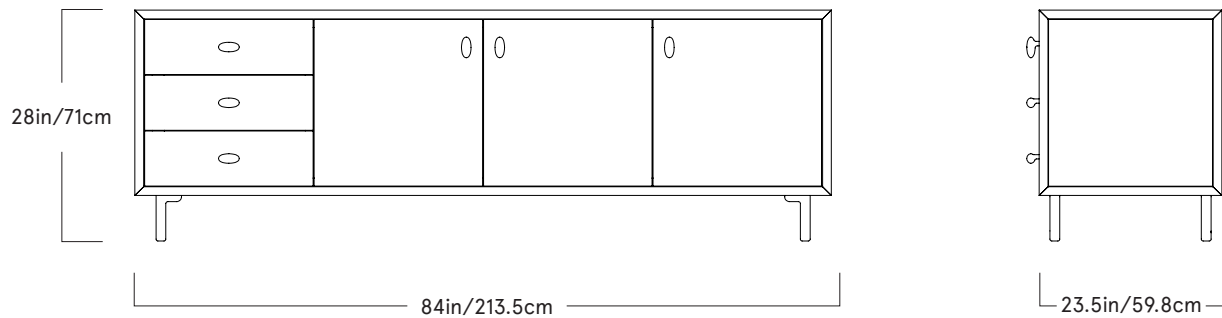

Jason Miller Studio

41 Elizabeth Street, Suite 500, New York, NY 10013
T +1 718 218 6636
www.jasonmiller.us

Classon

Sideboard 052FL

Series

Classon

Product

Sideboard 052FL- 3 Door/ 3 Drawer
Left Hand

Dimensions

W84in/213.5cm x D23.5in/59.8cm x H
28in/71cm

Materials

Solid wood frame, lacquer body,
bronze hardware.

Panel Finishes

Mirror polished or matte in Black RAL
9005, White RAL 9016, Bone NCS
S1005-Y20R, Bordeaux NCS S6030-
R10B, Ochre NCS s4040-Y20R, Bay
NCS S7010 B50G, Cove NCS S6010
G10Y, Fjord NCS S3010 G20Y, or Lagoon
NCS 2010 G.

Trim Finishes

Oiled Timber:

Walnut danish oiled, Walnut white
oiled, Walnut black oiled, Oak danish
oiled, Oak white oiled, Oak black oiled,
Oak oxidized, Ash danish oiled, Ash
white oiled, Ash black oiled.

Painted/Stained Timber:

Ash painted or stained in Bay NCS S
7010 B50G, Cove NCS S 6010 G10Y,
Fjord NCS S 3010 G20Y, Lagoon NCS
2010 G, White RAL 9016, Bone NCS
S1005-Y20R, Forest NCS S7020-G,
Black RAL 9005, Bordeaux NCS S6030-
R10B, or Ochre NCS S 4040-Y20R.