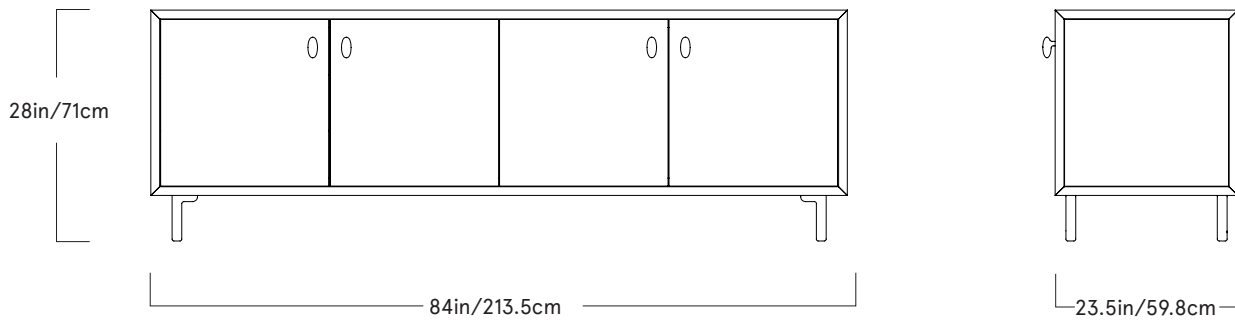

Jason Miller Studio

41 Elizabeth Street, Suite 500, New York, NY 10013
T +1 718 218 6636
www.jasonmiller.us

Classon

Sideboard 052E

Series

Classon

Product

Sideboard 052E - 4 Door

Dimensions

W84in/213.5cm x D23.5in/59.8cm x H
28in/71cm

Materials

Solid wood frame, lacquer body,
bronze hardware

Panel Finishes

Mirror polished or matte in Black RAL
9005, White RAL 9016, Bone NCS
S1005-Y20R, Bordeaux NCS S6030-
R10B, Ochre NCS s4040-Y20R, Bay
NCS S7010 B50G, Cove NCS S6010
G10Y, Fjord NCS S3010 G20Y, or Lagoon
NCS 2010 G.