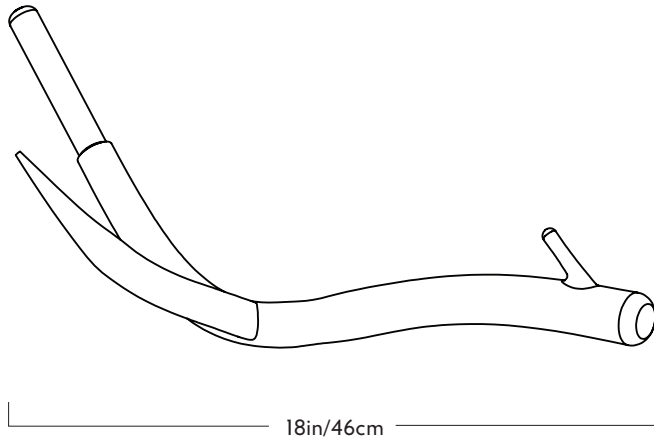

Jason Miller Studio

41 Elizabeth Street, Suite 500, New York, NY 10013
T +1 718 218 6636
www.jasonmiller.us

Superordinate Antler Table Lamp

Series
Superordinate Antler

Product
Table Lamp

Dimensions
H 6in/15cm x W 18in/46cm x
D 11in/28cm

Weight
2lb/1kg

Materials
Ceramic

Colors
White, chrome, gold

Certifications
UL, cUL (120V)

120V Illumination

Socket: E17

Bulb: 25 Watt T6½ intermediate base

Wattage: 25 Watts

Lumens: 160 Lumens

Color Temperature: 2700 Kelvin

Dimming: Accepts In-Line Triac and ELV

240V Illumination

Socket: E14

Bulb: 18 Watt eco-halogen matte white
candelabra base

Wattage: 18 Watts

Lumens: 200 Lumens

Color Temperature: 2700 Kelvin

Dimming: Accepts In-Line Triac and ELV