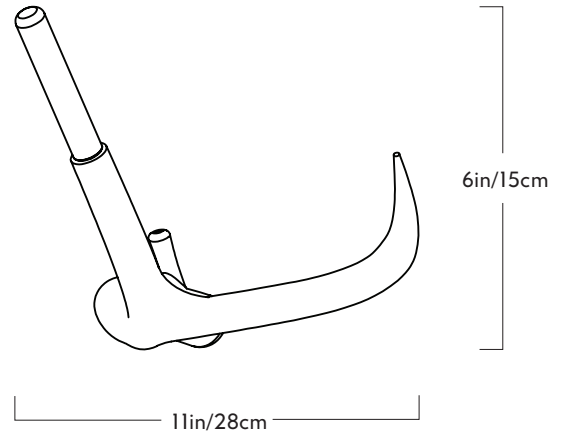

Jason Miller Studio

41 Elizabeth Street, Suite 500, New York, NY 10013
T +1 718 218 6636
www.jasonmiller.us

Superordinate Antler Table Lamp

Series
Superordinate Antler

Product
Table Lamp

Dimensions
H 6in/15cm x W 18in/46cm x
D 11in/28cm

Weight
2lb/1kg

Materials
Ceramic

Colors
White, chrome, gold

Certifications
UL, cUL (120V)

120V Illumination

Socket: E17

Bulb: 25 Watt T6½ intermediate base

Wattage: 25 Watts