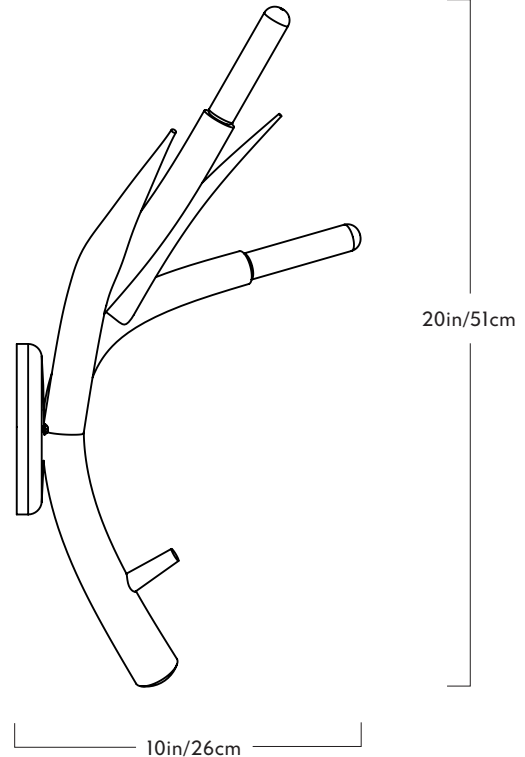

Jason Miller Studio

41 Elizabeth Street, Suite 500, New York, NY 10013
T +1 718 218 6636
www.jasonmiller.us

Superordinate Antler

Series
Superordinate Antler

Product
Sconce

Dimensions
H 20in/51cm x W 17in/44cm x
D 10in/26cm

Weight
2lb/1kg

Sconce

Materials
Ceramic

Colors
White, chrome, gold

Certifications
UL, cUL (120V)

120V Illumination

Socket: E17
Bulb: 2 x 25 Watt T6½ intermediate
base
Wattage: 50 Watts
Lumens: 340 Lumens
Color Temperature: 2700 Kelvin
Dimming: Triac and ELV

240V Illumination

Socket: E14
Bulb: 2 x 18 Watt eco-halogen matte
white candelabra base
Wattage: 36 Watts
Lumens: 400 Lumens
Color Temperature: 2700 Kelvin
Dimming: Triac and ELV