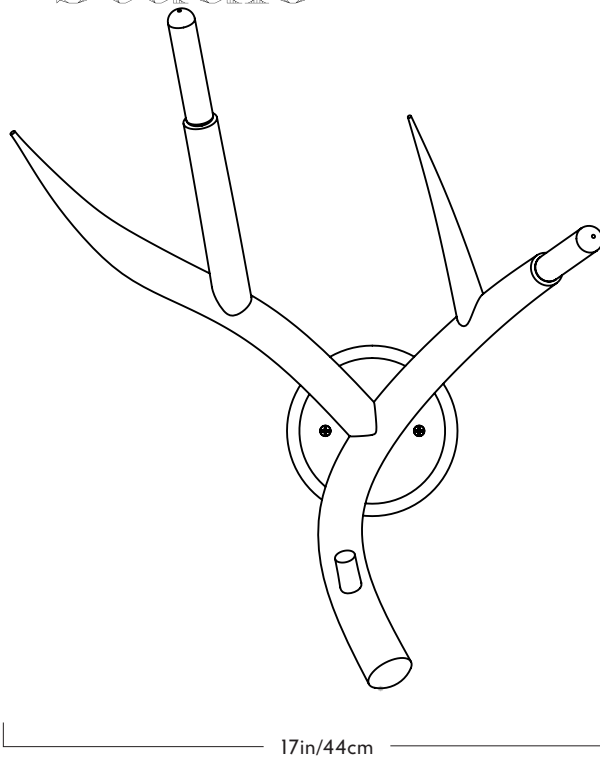

Jason Miller Studio

41 Elizabeth Street, Suite 500, New York, NY 10013
T +1 718 218 6636
www.jasonmiller.us

Superordinate Antler

Series
Superordinate Antler

Product
Sconce

Dimensions
H 20in/51cm x W 17in/44cm x
D 10in/26cm

Weight
2lb/1kg

Sconce

Materials
Ceramic

Colors
White, chrome, gold

Certifications
UL, cUL (120V)

120V Illumination

Socket: E17
Bulb: 2 x 25 Watt T6½ intermediate
base
Wattage: 50 Watts
Lumens: 340 Lumens
Color Temperature: 2700 Kelvin
Dimming: Triac and ELV

240V Illumination

Socket: E14
Bulb: 2 x 18 Watt eco-halogen matte
white candelabra base
Wattage: 36 Watts
Lumens: 400 Lumens
Color Temperature: 2700 Kelvin
Dimming: Triac and ELV