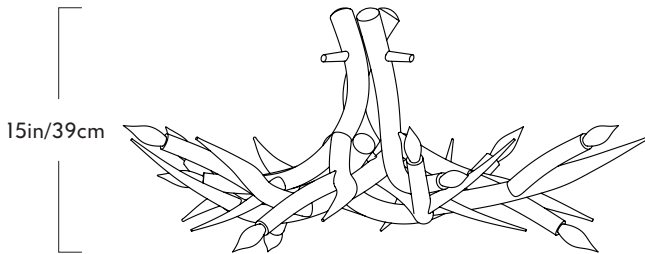

Jason Miller Studio

41 Elizabeth Street, Suite 500, New York, NY 10013
T +1 718 218 6636
www.jasonmiller.us

Superordinate Antler

Series
Superordinate Antler

Product
Chandelier - 6 Antler

Dimensions
Dia 34in/87cm x H 15in/39cm

Weight
11lb/5kg

Chandelier - 6 Antlers

Materials
Ceramic

Colors
White, chrome, gold

Suspension
Aircraft cable / 8-foot cord

Canopy
5-inch white canopy

Certifications
UL, cUL (120V) CE, CB (240V)

120V Illumination
Socket: E12
Bulb: 12 x 25 Watt flame tip candelabra base
Wattage: 300 Watts
Lumens: 2400 Lumens
Color Temperature: 2700 Kelvin
Dimming: Triac and ELV