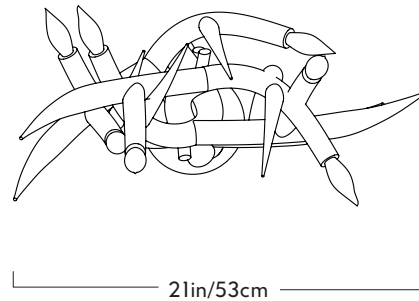

Jason Miller Studio

41 Elizabeth Street, Suite 500, New York, NY 10013
T +1 718 218 6636
www.jasonmiller.us

Superordinate Antler

Series
Superordinate Antler

Product
Chandelier - 4 Antler

Dimensions
Dia 21in/53cm x H 30in/76cm

Weight
9lb/4kg

Chandelier - 4 Antlers

Materials
Ceramic

Colors
White, chrome, gold

Suspension
Aircraft cable / 8-foot cord

Canopy
5-inch white canopy

Certifications
UL, cUL (120V) CE, CB (240V)

120V Illumination
Socket: E12
Bulb: 8 x 25 Watt flame tip candelabra base
Wattage: 200 Watts
Lumens: 1600 Lumens
Color Temperature: 2700 Kelvin
Dimming: Triac and ELV

240V Illumination
Socket: E14
Bulb: 8 x 18 Watt eco-halogen flame tip
Wattage: 144 Watts
Lumens: 1600 Lumens
Color Temperature: 2700 Kelvin
Dimming: Triac and ELV