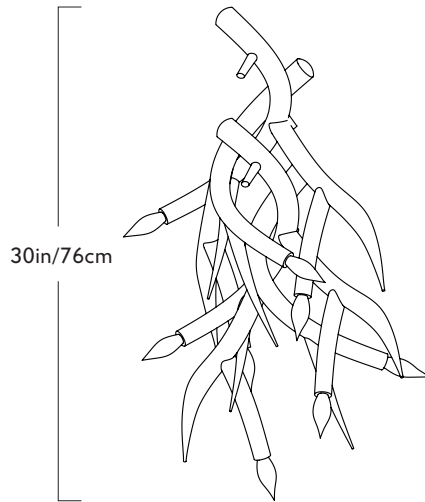

Jason Miller Studio

41 Elizabeth Street, Suite 500, New York, NY 10013
T +1 718 218 6636
www.jasonmiller.us

Superordinate Antler

Series
Superordinate Antler

Product
Chandelier - 4 Antler

Dimensions
Dia 21in/53cm x H 30in/76cm

Weight
9lb/4kg

Chandelier - 4 Antlers

Materials
Ceramic

Colors
White, chrome, gold

Suspension
Aircraft cable / 8-foot cord

Canopy
5-inch white canopy

Certifications
UL, cUL (120V) CE, CB (240V)

120V Illumination
Socket: E12
Bulb: 8 x 25 Watt flame tip candelabra base
Wattage: 200 Watts
Lumens: 1600 Lumens
Color Temperature: 2700 Kelvin
Dimming: Triac and ELV

240V Illumination
Socket: E14
Bulb: 8 x 18 Watt eco-halogen flame tip
Wattage: 144 Watts
Lumens: 1600 Lumens
Color Temperature: 2700 Kelvin
Dimming: Triac and ELV