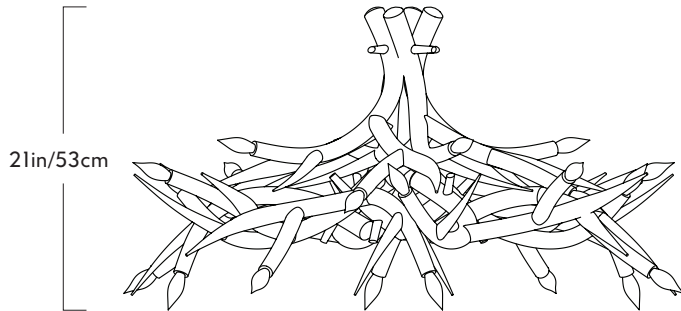

Jason Miller Studio

41 Elizabeth Street, Suite 500, New York, NY 10013
T +1 718 218 6636
www.jasonmiller.us

Superordinate Antler

Series
Superordinate Antler

Product
Chandelier - 12 Antler

Dimensions
Dia 44in/111cm x H 21in/53cm

Weight
22lb/10kg

Chandelier - 12 Antlers

Materials
Ceramic

Colors
White, chrome, gold

Suspension
Aircraft cable / 8-foot cord

Canopy
5-inch white canopy

Certifications
UL, cUL (120V) CE, CB(240V)

120V Illumination
Socket: E12
Bulb: 24 x 25 Watt flame tip candelabra base
Wattage: 600 Watts
Lumens: 4800 Lumens
Color Temperature: 2700 Kelvin
Dimming: Triac and ELV