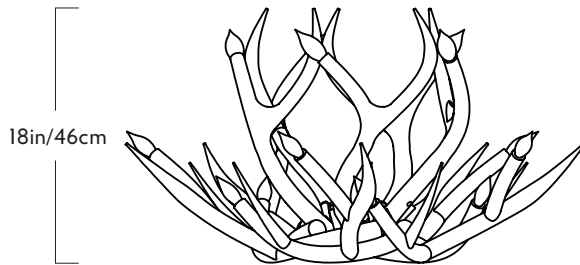

Jason Miller Studio

41 Elizabeth Street, Suite 500, New York, NY 10013
T +1 718 218 6636
www.jasonmiller.us

Superordinate Antler

Series
Superordinate Antler

Product
Chandelier - 10 Antler

Dimensions
Dia 34.5in/87cm x H 18in/46cm

Weight
14lb/6.4kg

Chandelier - 10 Antlers

Materials
Ceramic

Colors
White, chrome, gold

Suspension
Aircraft cable / 8-foot cord

Canopy
5-inch white canopy

Certifications
UL, cUL (120V) CE, CB (240V)

120V Illumination
Socket: E12
Bulb: 20 x 25 Watt flame tip candelabra base
Wattage: 500 Watts
Lumens: 4000 Lumens
Color Temperature: 2700 Kelvin
Dimming: Triac and ELV

240V Illumination
Socket: E14
Bulb: 20 x 18 Watt eco-halogen flame tip
Wattage: 360 Watts
Lumens: 4000 Lumens
Color Temperature: 2700 Kelvin
Dimming: Triac and ELV