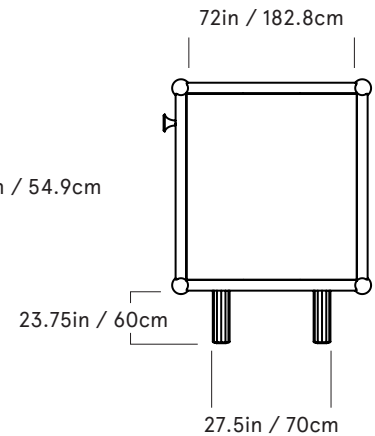

Jason Miller Studio

41 Elizabeth Street, Suite 500, New York, NY 10013
T +1 718 218 6636
www.jasonmiller.us

Lafayette Credenza

Species
Hard Maple, Black Walnut, or White Oak

Wood Finishes
Natural Oil

Dimensions
D 20in / 50.8cm x W 72in / 182.8cm x H 27in / 68.5cm

Metal Finishes
Unlacquered Brass

Weight
125lb / 56.7kg
*Product weights may vary by wood material

Upholstery
N/A

Shipping Dimensions
L 79in / 200.6cm x W 27in / 68.6cm x H 34in / 86.4cm

Shipping Weight
175lb / 79.4kg
*Product weights may vary by wood material