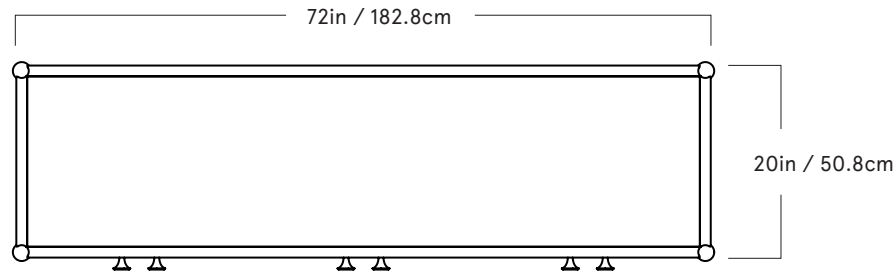

Jason Miller Studio

41 Elizabeth Street, Suite 500, New York, NY 10013
T +1 718 218 6636
www.jasonmiller.us

Lafayette Credenza

Species
Hard Maple, Black Walnut, or White Oak

Wood Finishes
Natural Oil

Dimensions
D 20in / 50.8cm x W 72in / 182.8cm x H 27in / 68.5cm

Metal Finishes
Unlacquered Brass

Weight
125lb / 56.7kg
*Product weights may vary by wood material

Upholstery
N/A

Shipping Dimensions
L 79in / 200.6cm x W 27in / 68.6cm x H 34in / 86.4cm

Shipping Weight
175lb / 79.4kg
*Product weights may vary by wood material