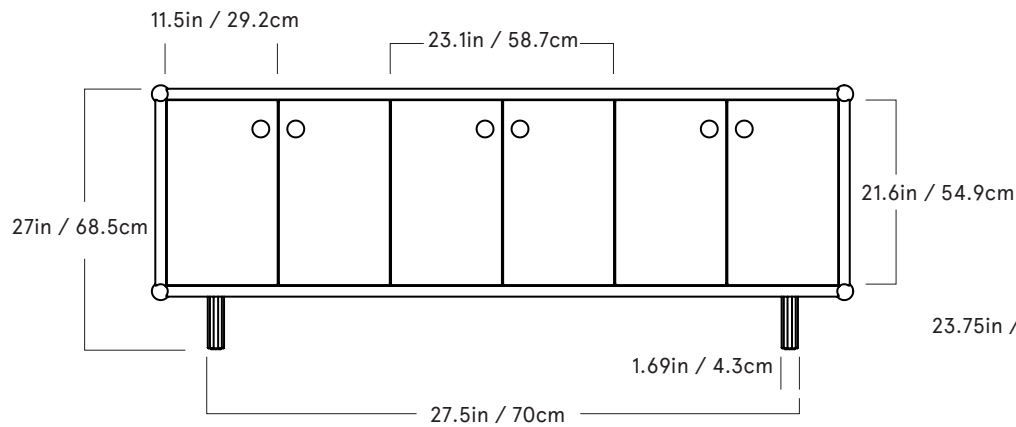

Jason Miller Studio

41 Elizabeth Street, Suite 500, New York, NY 10013
T +1 718 218 6636
www.jasonmiller.us

Lafayette Credenza

Species
Hard Maple, Black Walnut, or White Oak

Wood Finishes
Natural Oil

Dimensions
D 20in / 50.8cm x W 72in / 182.8cm x H 27in / 68.5cm

Metal Finishes
Unlacquered Brass

Weight
125lb / 56.7kg
*Product weights may vary by wood material

Upholstery
N/A

Shipping Dimensions
L 79in / 200.6cm x W 27in / 68.6cm x H 34in / 86.4cm

Shipping Weight
175lb / 79.4kg
*Product weights may vary by wood material