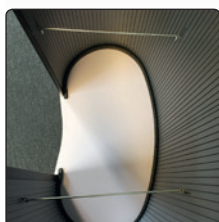

Exhibition counter in high quality with white logo top in plastic. Top- and bottom plate in black. Grey plast panel - for mounting of foil print, shelf - 4 wheels and 2 blue bags incl. Convenient and easy to set up and carry.

Kunststoff Messestheke in edlem Design mit weisser Logoplatte. Ober- und Unterplatte in schwarz. Inkl. grauem Kunststoffpaneel - für Montage von Foliendruck, Zwischenboden, 4 Rollen und 2 blauen Tragetaschen. Schnell und einfach aufzustellen und leicht zu tragen.

Messedisk i høj kvalitet af plastik med hvid logotop. Top- og bundplade i sort. Inkl. gråt plastpanel - som monteres med folieprint, hylde, - 4 hjul og 2 blå tasker. Praktisk og let at sætte op og transportere.

Printing tips:

We recommend printing on non-adhesive lightproof foil. Mount the panel with a vertical stripe of velcro tape in both sides, so that it easily can be loosened/changed/rolled. By printing on self-adhesive foil, the vertical lines on the panel will be visible after mounting the print!