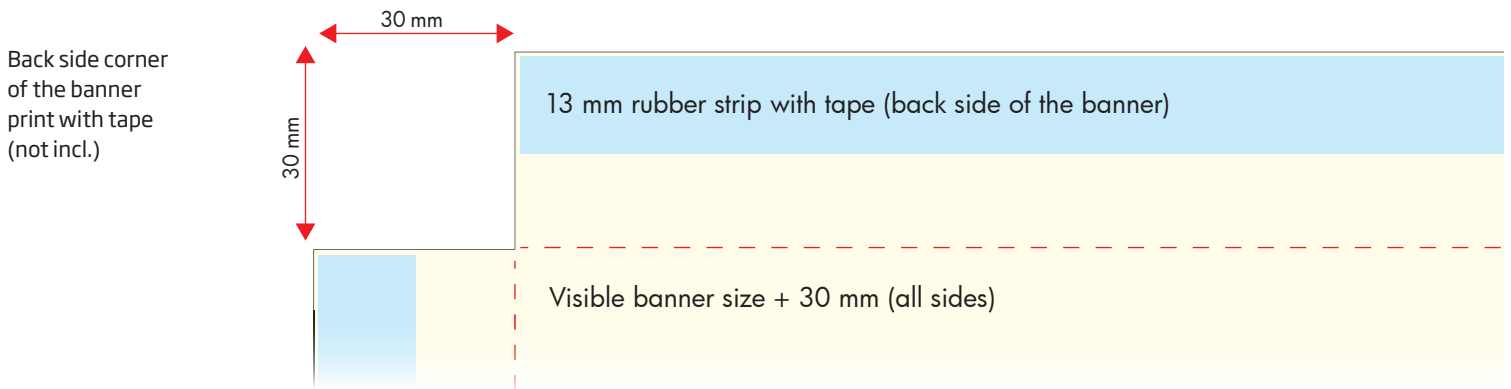

Mounting the rubber strip to the banner with **double sided tape** (not incl.)

There have been many requests for easy and sewing-free mounting of the print to the rubber strip. We redesigned the existing product by adding the possibility of mounting the rubber strip with double sided tape (not incl.).