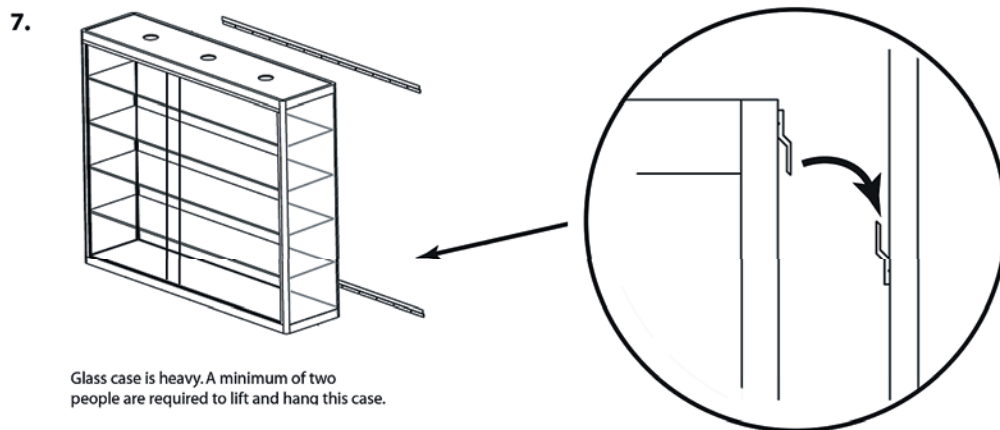

Wall mounting of Showcase Wall