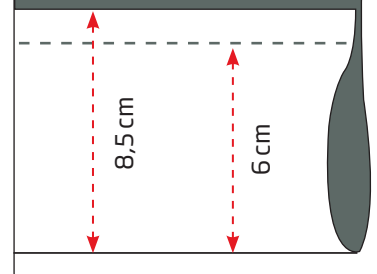

## SEWING OF BANNER

Banner width 143 cm

## BANNER BACK SITE

Hemstitch top and bottom

Model	Article	Product	Colour	Size	Package size	weight
1074	<b>8010</b>	1 stand with top fitting for rope	Silver	Ø 32 x 91 cm		
	<b>8238</b>	Rope with hooks	Red	155 cm		
	<b>8259</b>	Rope with black hooks	Black	155 cm		
	<b>8256</b>	Rope with gold hooks	Gold	155 cm		
	<b>8239</b>	Wall fitting for rope hooks	Silver	4 x 4 x 3,5 cm		
	8268	Wall fitting for rope hooks	Black	4 x 4 x 3,5 cm		
	<b>8233</b>	1 banner pole 160 cm with bottom fitting	Silver	165 x Ø 3 cm		
	<b>8234</b>	Bottom fitting for pole	Silver	Ø 9,5 cm		