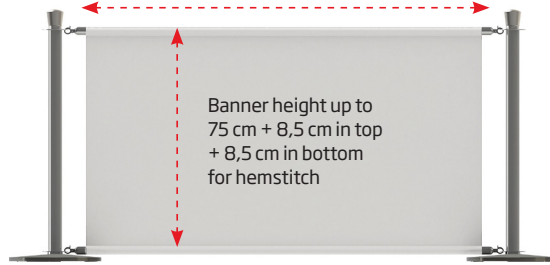

## SEWING OF BANNER

Banner width 143 cm

## BANNER BACK SITE

Hemstitch top and bottom

Model	Article	Product	Colour	Size	Package size	weight
1074	<b>8010</b>	1 stand with top fitting for rope	Silver	Ø 32 x 91 cm		
	<b>8238</b>	Rope with hooks	Red	155 cm		
	<b>8259</b>	Rope with black hooks	Black	155 cm		
	<b>8256</b>	Rope with gold hooks	Gold	155 cm		
	<b>8239</b>	Wall fitting for rope hooks	Silver	4 x 4 x 3,5 cm		
	8268	Wall fitting for rope hooks	Black	4 x 4 x 3,5 cm		
	<b>8233</b>	1 banner pole 160 cm with bottom fitting	Silver	165 x Ø 3 cm		
	<b>8234</b>	Bottom fitting for pole	Silver	Ø 9,5 cm		