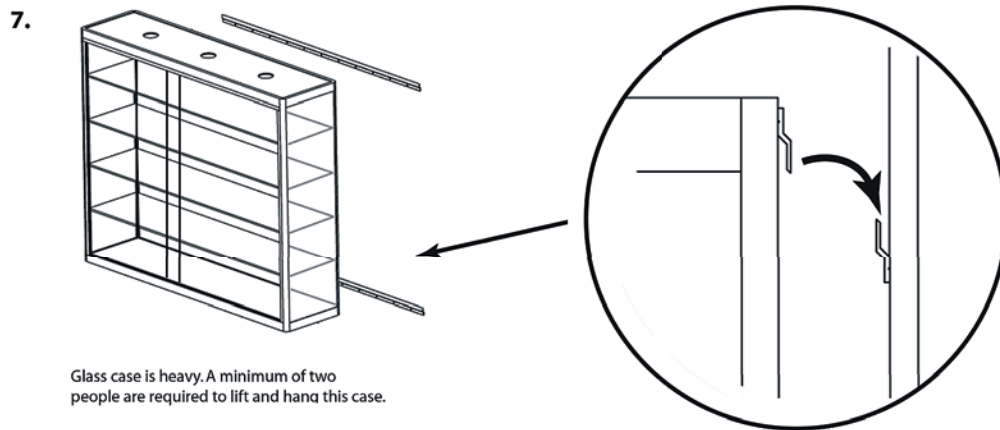

Wall mounting of Showcase Wall

NEW
WITH LED SPOTS