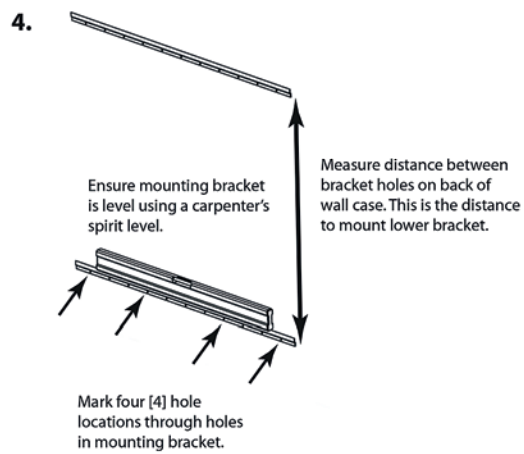

Wall mounting of Showcase Wall

NEW
WITH LED SPOTS