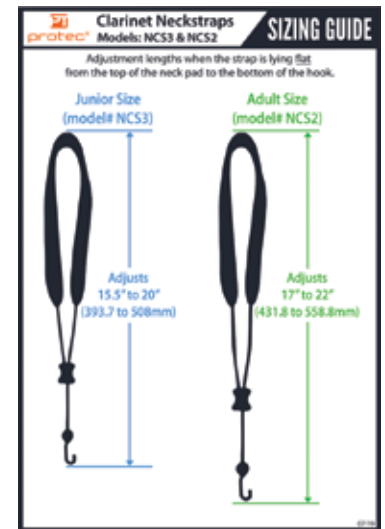

◀◀ MORE SAX NECK STRAPS

LEATHER LESS<STRESS W/ CORD

- Less<Stress™ Leather Neck Pad
- Strong Cord
- Metal Slider
- Metal Swivel Snap

METAL SWIVEL SNAPS
22" (Regular) Model: L310M
24" (Tall) Model: L305M

LEATHER LESS<STRESS W/ COMFORT BAR

- Less<Stress™ Leather Neck Pad
- ComfortBar™
- Strong Cord
- Metal Swivel Snap

METAL SWIVEL SNAPS
22" (Regular) Model: LC310M
24" (Tall) Model: LC305M

CLARINET NECK STRAPS

Features a strong cord, comfortable neoprene neck pad, easy grab slider, metal hook, & 2 leather thumb rest tabs.

- 22" (Adult) Neck Strap - Black Model: NCS2
- 22" (Adult) Neck Strap - Blue Model: NCS2BX
- 20" (Junior) Neck Strap - Black Model: NCS3
- 20" (Junior) Neck Strap - Blue Model: NCS3BX

Replacement Thumb Tabs

Small Leather Tabs Model: NCS2SML
Large Leather Tabs Model: NCS2LRG

SAXOPHONE HARNESSES

Small Saxophone Harness
Model: A306SM

Large Saxophone Harness
Model: A306M

Deluxe Padded Bassoon Harness
Model: A317W

Bassoon Neckstrap
Model: NLS317