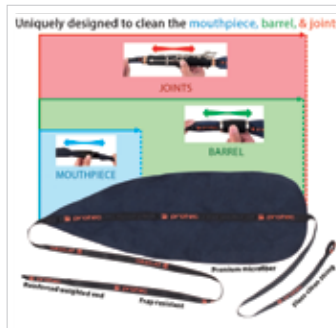

Clarinet 3-IN-1 Swabs

Saxophone 3-IN-1 Swabs

Neck & Mouthpiece Swabs

Model: A119
Clarinets (Bb, A, Bass)
Saxophones (Alto, Tenor, Baritone)

Alto Saxophone & Soprano Saxophone (Fixed & Removable Necks) 3-IN-1 Swabs