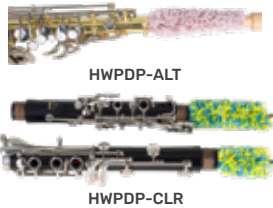

Microfiber Cloths by Protec

7x7" (2 Pack)	Model: A115
12x12" (1 Pack)	Model: A116