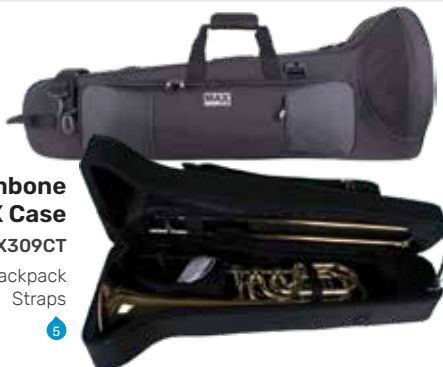

Bass Trombone PRO PAC Case

Model: PB309CT

Fits Most Triggers

MAX CASE

Bass Trombone Contoured MAX Case

Model: MX309CT

Fits Most Triggers | Backpack Straps

BAG