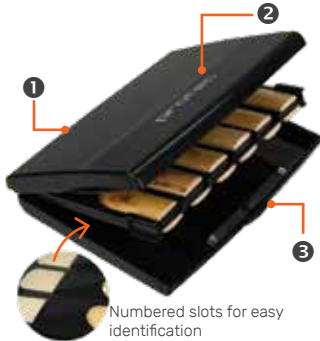

REED CASES

Clarinet Reed Case (12 Reeds)

Model: A250

Numbered slots for easy identification