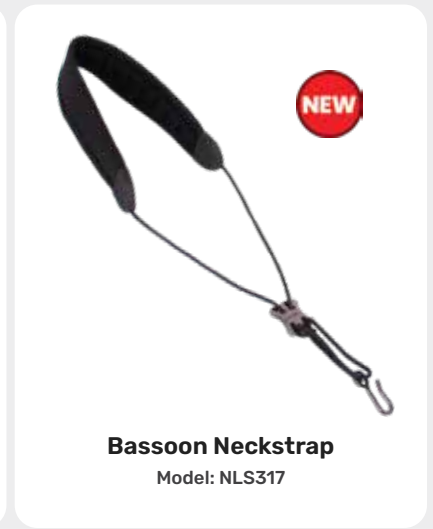

Small Leather Tabs Model: NCS2SML
Large Leather Tabs Model: NCS2LRG

SAXOPHONE HARNESSES

Small Saxophone Harness
 Model: A306SM

Large Saxophone Harness
 Model: A306M

Deluxe Padded Bassoon Harness
 Model: A317W