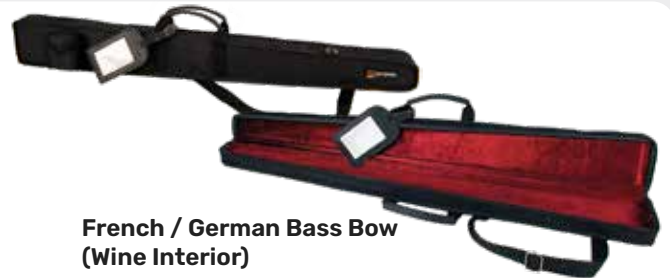

French / German Bass Bow Case (Wine Interior)

Model: A228
Padded Velvet Lining | Rosin Pouch | Shoulder Strap