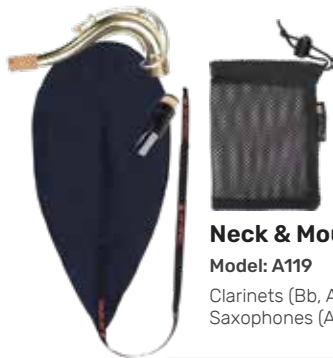

Clarinet 3-IN-1 Swabs

Saxophone 3-IN-1 Swabs

Neck & Mouthpiece Swabs

Model: A119
Clarinets (Bb, A, Bass)
Saxophones (Alto, Tenor, Baritone)

Alto Saxophone & Soprano Saxophone (Fixed & Removable Necks) 3-IN-1 Swabs