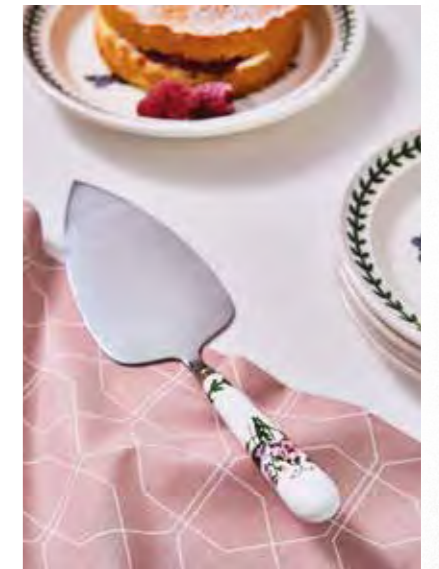

Botanic Garden – Cutlery Gift Boxed Sets

Set of 6 Pastry Forks
15cm/6"
BG1102

Set of 6 Teaspoons
15cm/6"
BG1101

Botanic Garden – Etched Crystal Glass

Set of 4 Tumblers
0.36L/12fl.oz
BGXW76547-X

Set of 4 Hi Ball Glasses
0.49L/17fl.oz
BGXV76548-X