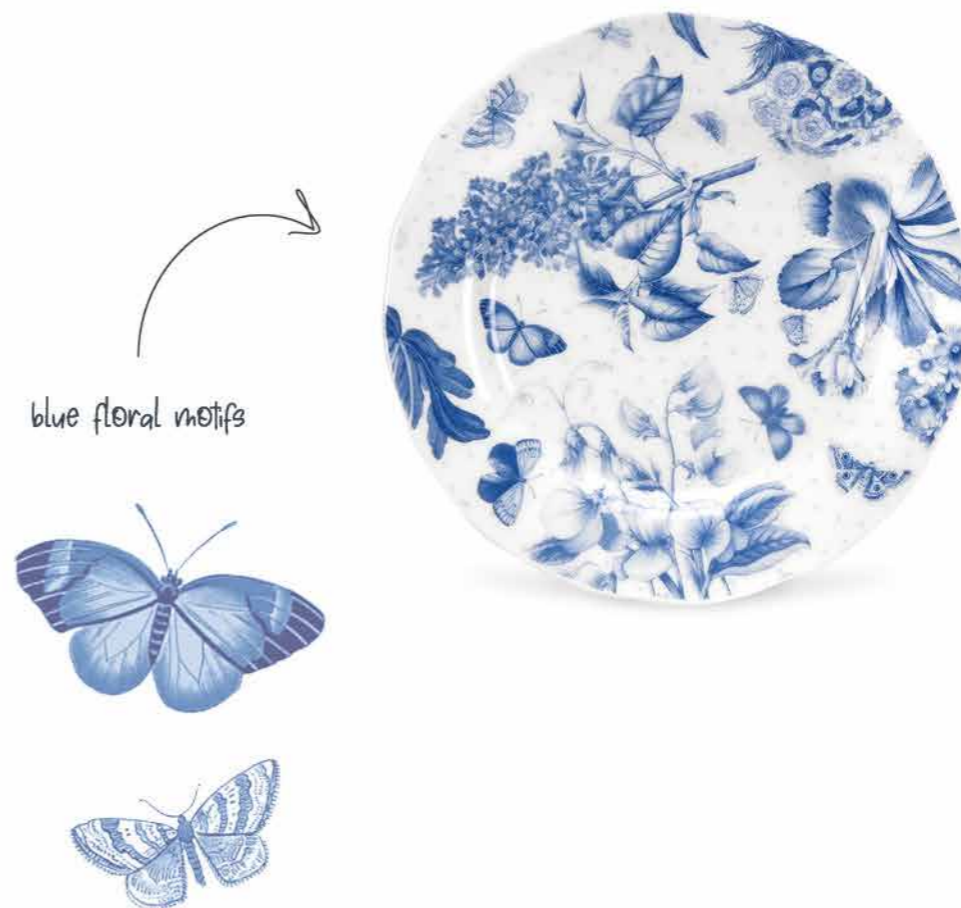

Botanic Blue

Our Botanic Blue collection evokes French antique toile fabric with its soft blue floral motifs.

Featuring a delicate spot background and delightfully touchable scalloped edges, Botanic Blue has a charming antique style making it great for gift or for your everyday table.

This design has a subtlety that ensures a timeless appeal.

Botanic Blue – Ceramic Giftware

Plate
15cm/6"
BO76949-X

Cup & Saucer
0.17L/6fl.oz
BO76901-X

Covered Sugar Bowl
10.5cm/4.25"
BO76905-X

Cream Jug
0.22L/ 8fl.oz
BO76904-X

Teapot
0.85L/ 1.5pt
BO76900-X

Cake Stand
26.5cm/ 10.5"
BO76907-X

Botanic Blue – Cutlery Gift Boxed Sets

Cake Slice
25cm/10"
BO448244-X

Set of 6 Pastry Forks
15cm/6"
BO448242-X

Set of 6 Tea Spoons
15cm/6"
BO448243-X

Botanic Blue – Melamine Trays

Large Handled Tray
48 x 29.5cm/ 18.9" x 11.6"
X0019518012

Sandwich Tray
38.5 x 16.5cm/ 15.1" x 6.5"
X0019418012