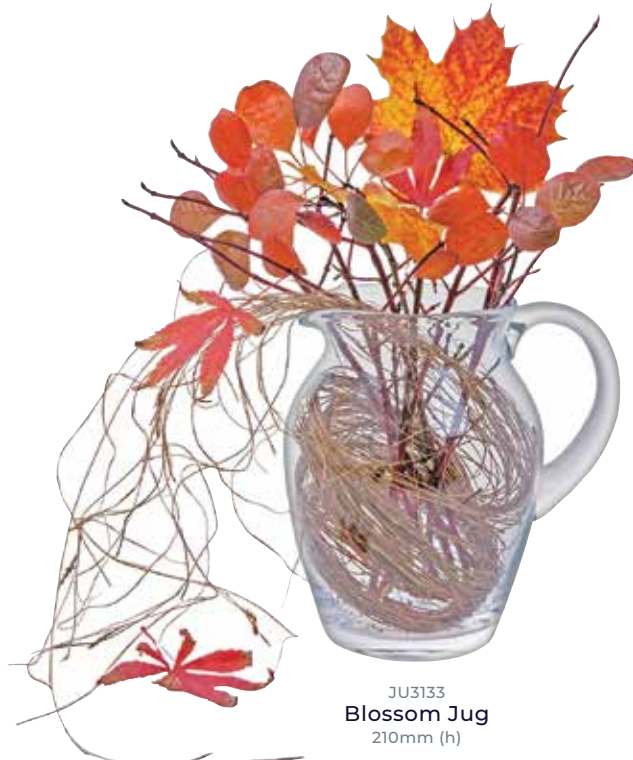

# *Flower Garden*

Bring the beauty of nature indoors with a choice of versatile glass vases.

VA3131  
**Blossom Vase**  
210mm (h)

VA3132  
**Foliage Vase**  
290mm (h)

VA3130  
**Spray Vase**  
130mm (h)