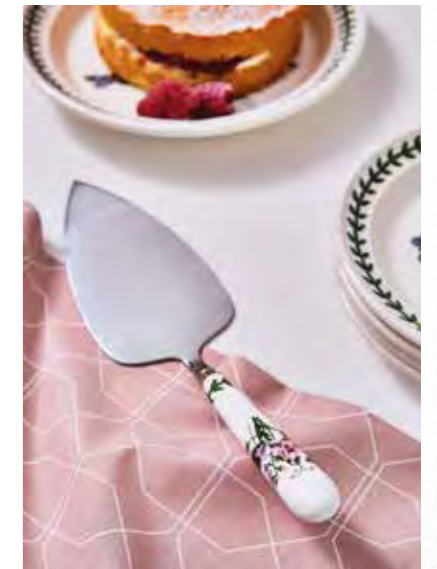

Botanic Garden – Cutlery Gift Boxed Sets

Set of 6 Pastry Forks
15cm/6"
BG1102

Set of 6 Teaspoons
15cm/6"
BG1101

Botanic Garden – Etched Crystal Glass

Set of 4 Tumblers
0.36L/12fl.oz
BGXW76547-X

Set of 4 Hi Ball Glasses
0.49L/17fl.oz
BGXV76548-X