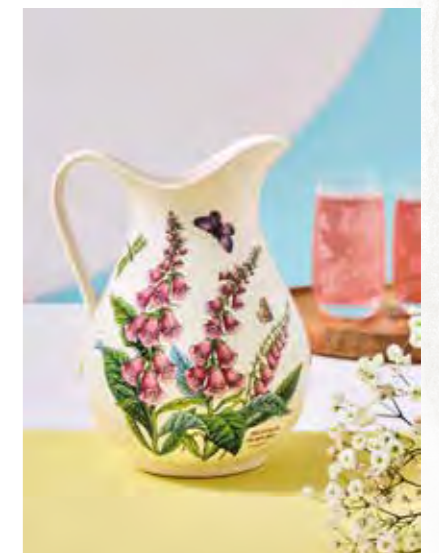

Set of 2 Sweet Dishes
10cm/4"
BG48940

Airtight Jar
14cm/5.5"
BG48130

Airtight Jar
10cm/4"
BG48150

Lotion Dispenser
19cm/7.5"
BG30110

Wall Clock - Lilac
25cm/10"
BGHX61000

Wall Clock - Poppy
25cm/10"
BGPO61000