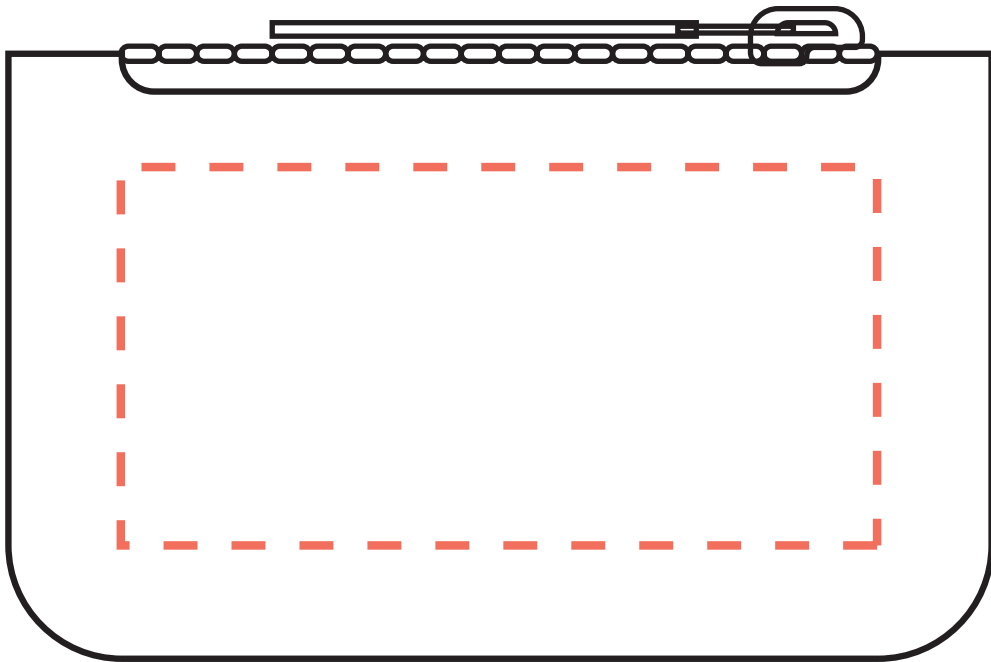

CarveOn Leather Zip Card Wallet
Cover Template

Artwork
Cover size (1:1 scale)
Print Area

Wallet Size
130 x 80mm

Print Area
100 x 50 mm

CARVE ON

Kilcullen Ind. Est.
Naas Rd., Kilcullen
Co. Kildare R56 VX40

+353 (0)45-482637
hello@carveon.com
carveon.com