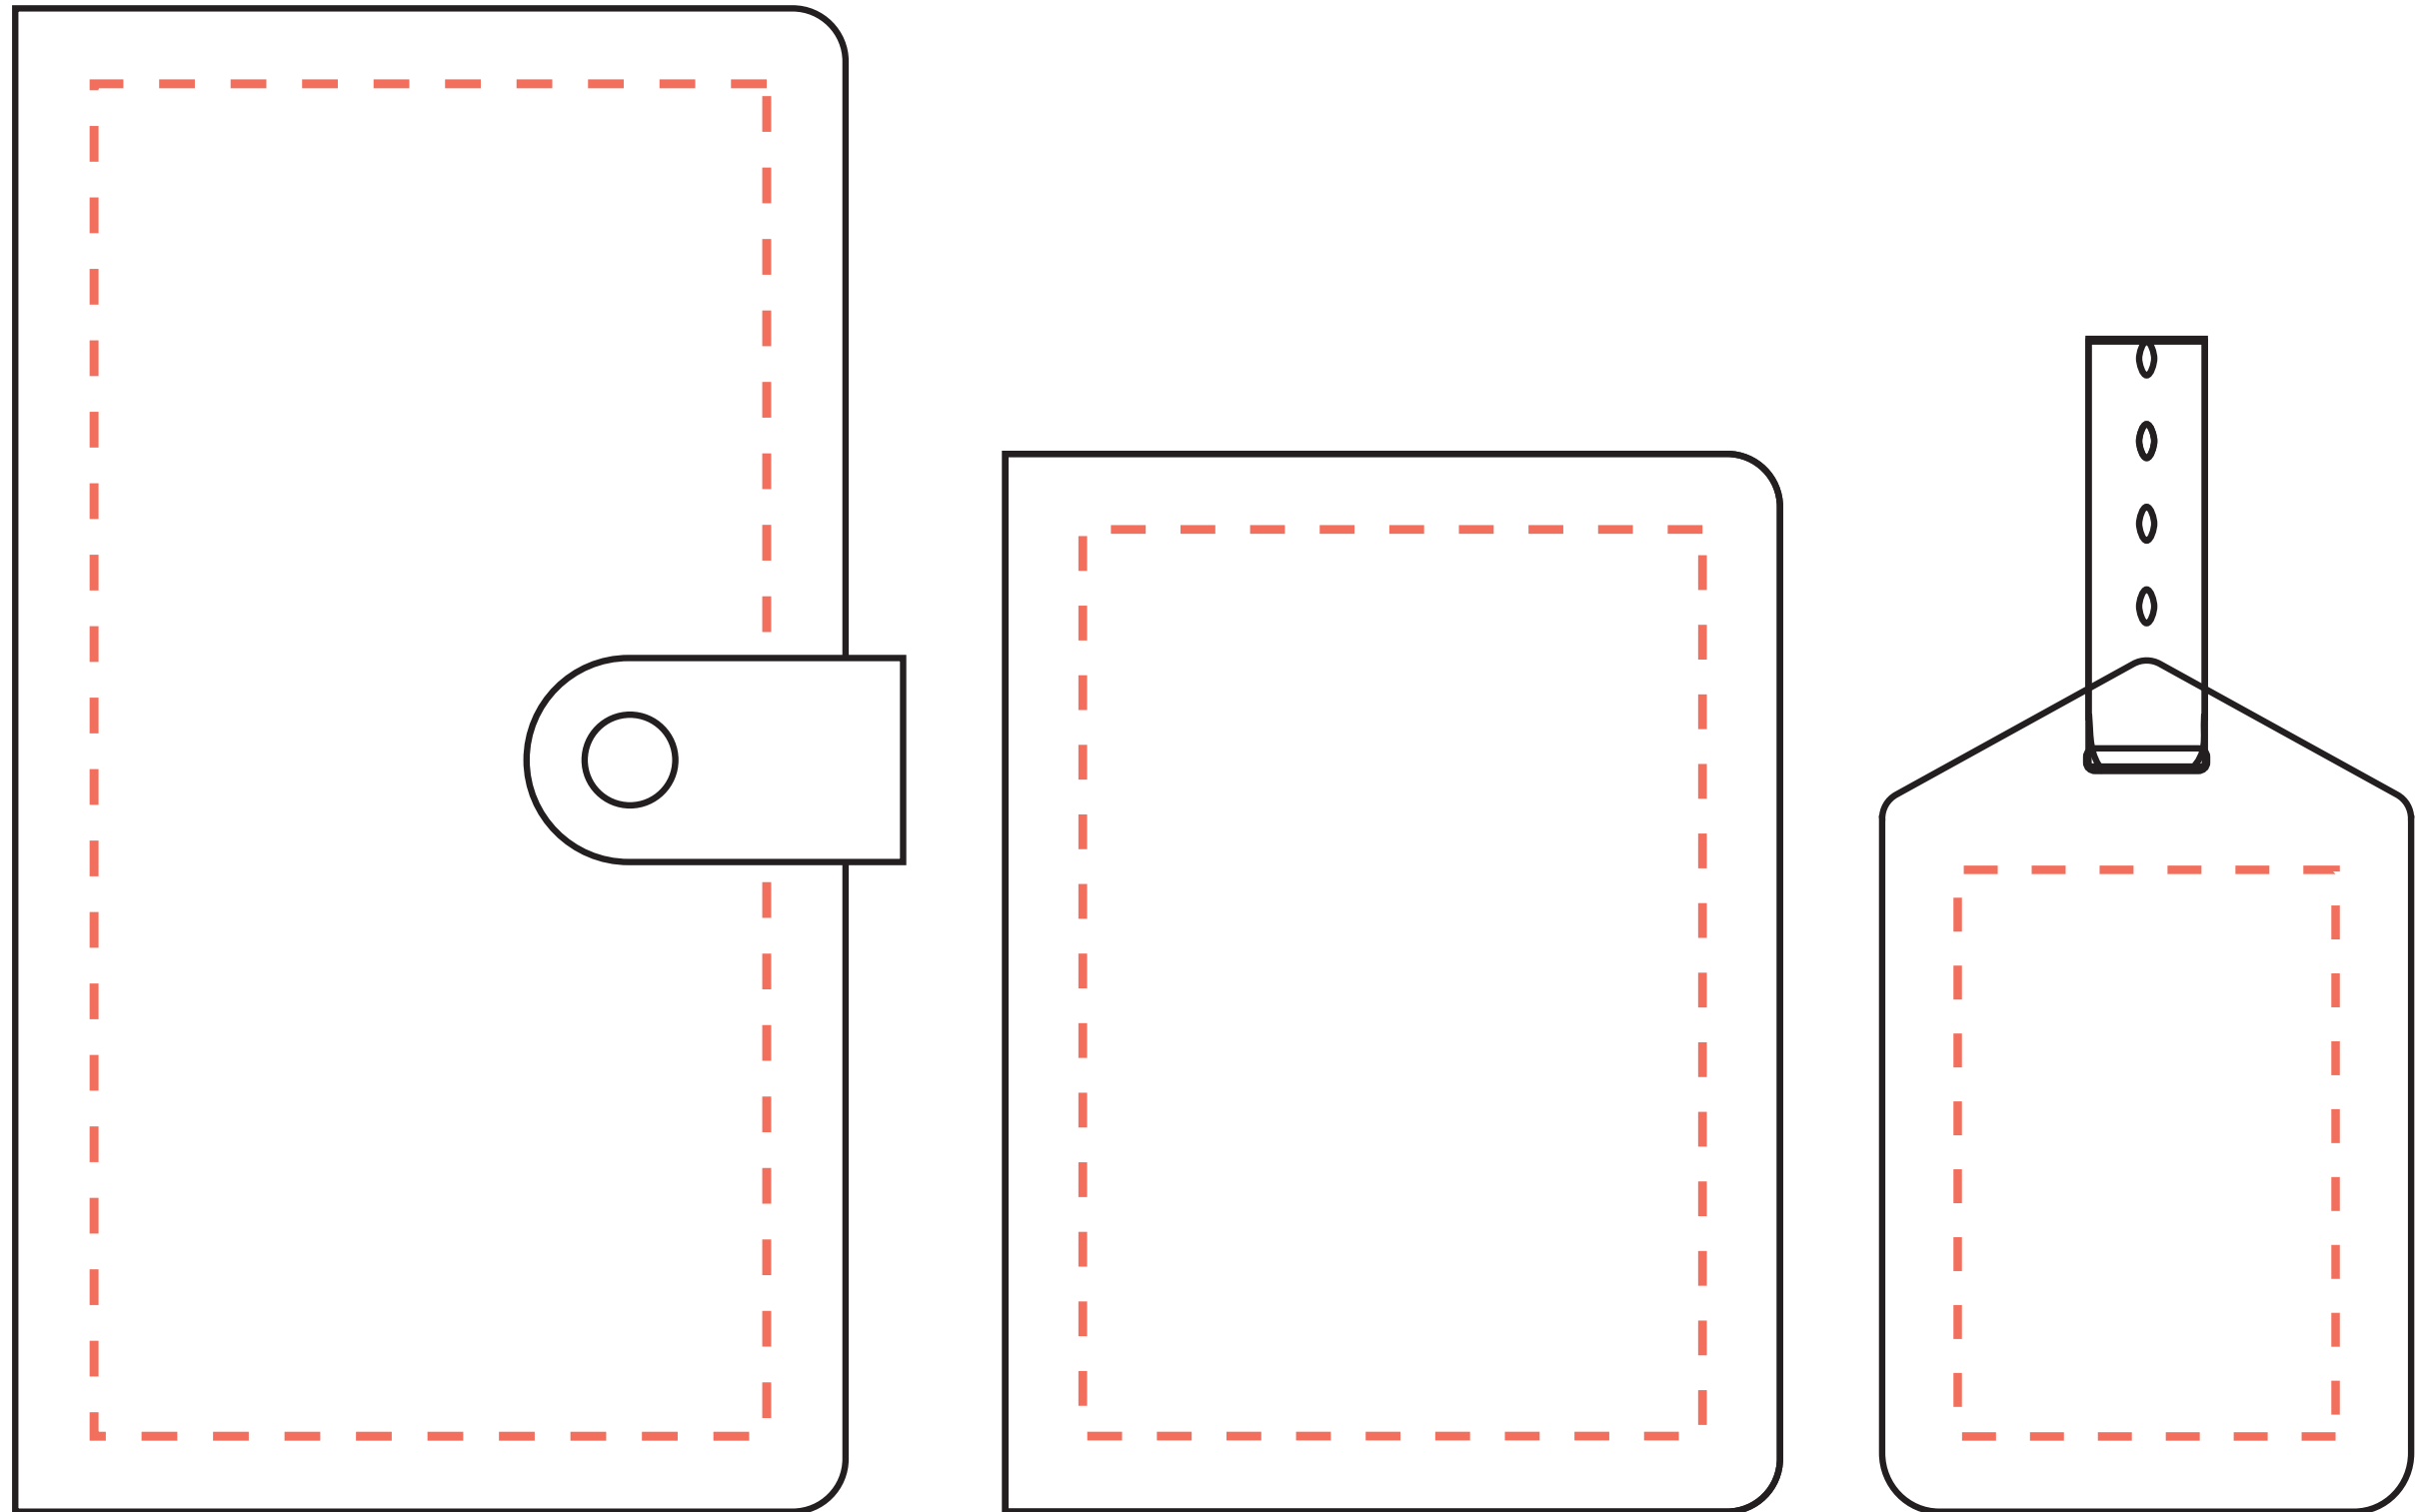

CarveOn Leather Ultimate Travel Gift Set
Cover Template

Cover Size
Travel Wallet - 117 x 199 mm
Passport Cover - 102 x 140 mm
Luggage Tag - 70 x 155 mm

Print Area
Travel Wallet - 89 x 179 mm
Passport Cover - 82 x 130 mm
Luggage Tag - 50 x 75 mm

Artwork
Cover size (1:1 scale)
Print Area

CARVE ON

Kilcullen Ind. Est.
Naas Rd., Kilcullen
Co. Kildare R56 VX40

+353 (0)45-482637
hello@carveon.com
carveon.com