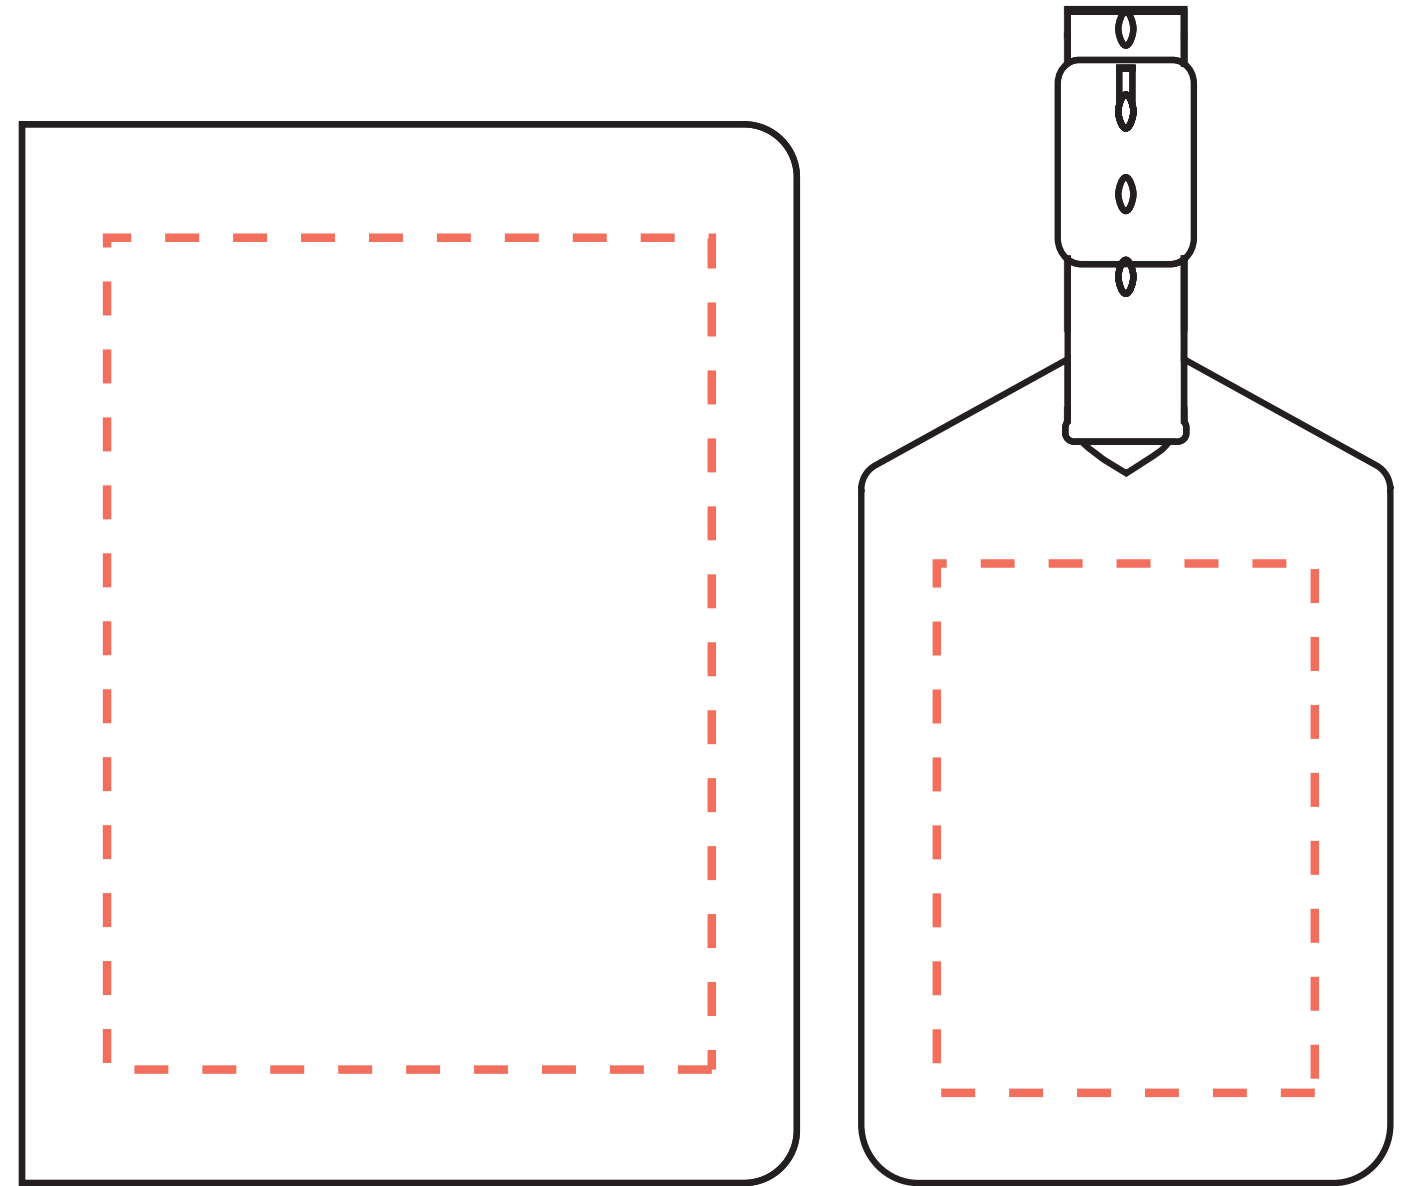

Cover Size
Passport Cover ~ 100 x 140 mm
Luggage Tag ~ 70 x 110 mm

Print Area
Passport Cover ~ 80 x 110
Luggage Tag ~ 50 x 70 mm

Travel set 1

Travel Set 2

CARVE ON

Kilcullen Ind. Est.
Naas Rd., Kilcullen
Co. Kildare R56 VX40