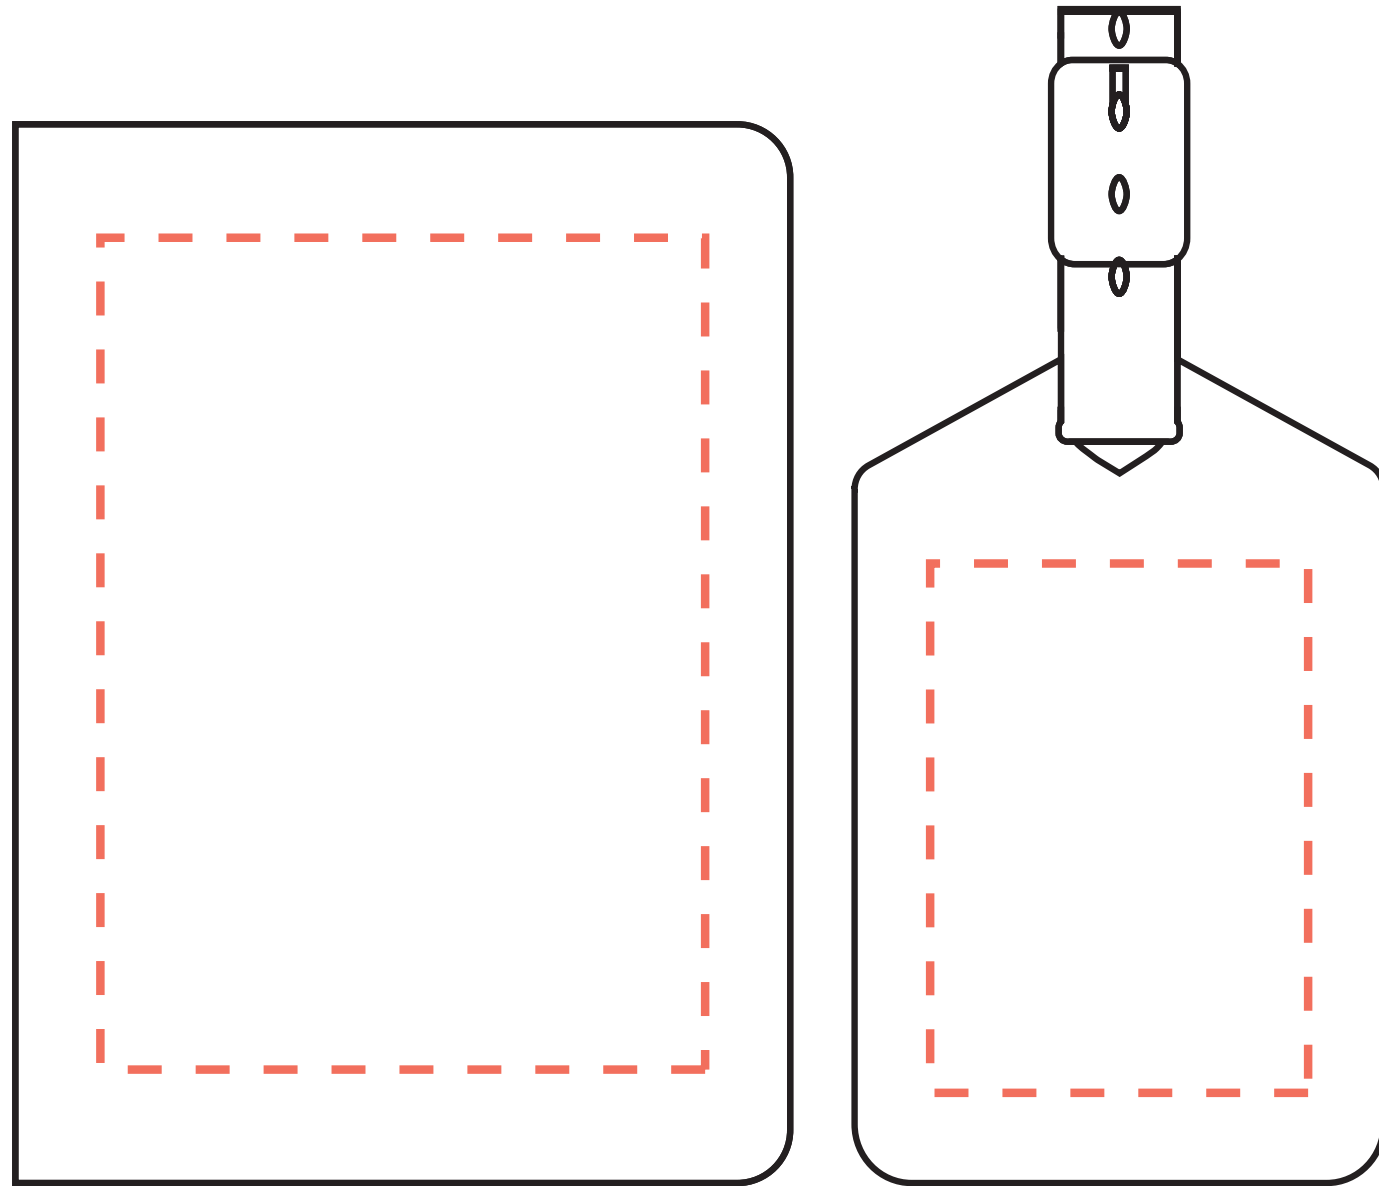

Cover Size
Passport Cover ~ 100 x 140 mm
Luggage Tag ~ 70 x 110 mm

Print Area
Passport Cover ~ 80 x 110
Luggage Tag ~ 50 x 70 mm

Travel set 1

Travel Set 2

CARVE ON

Kilcullen Ind. Est.
Naas Rd., Kilcullen
Co. Kildare R56 VX40