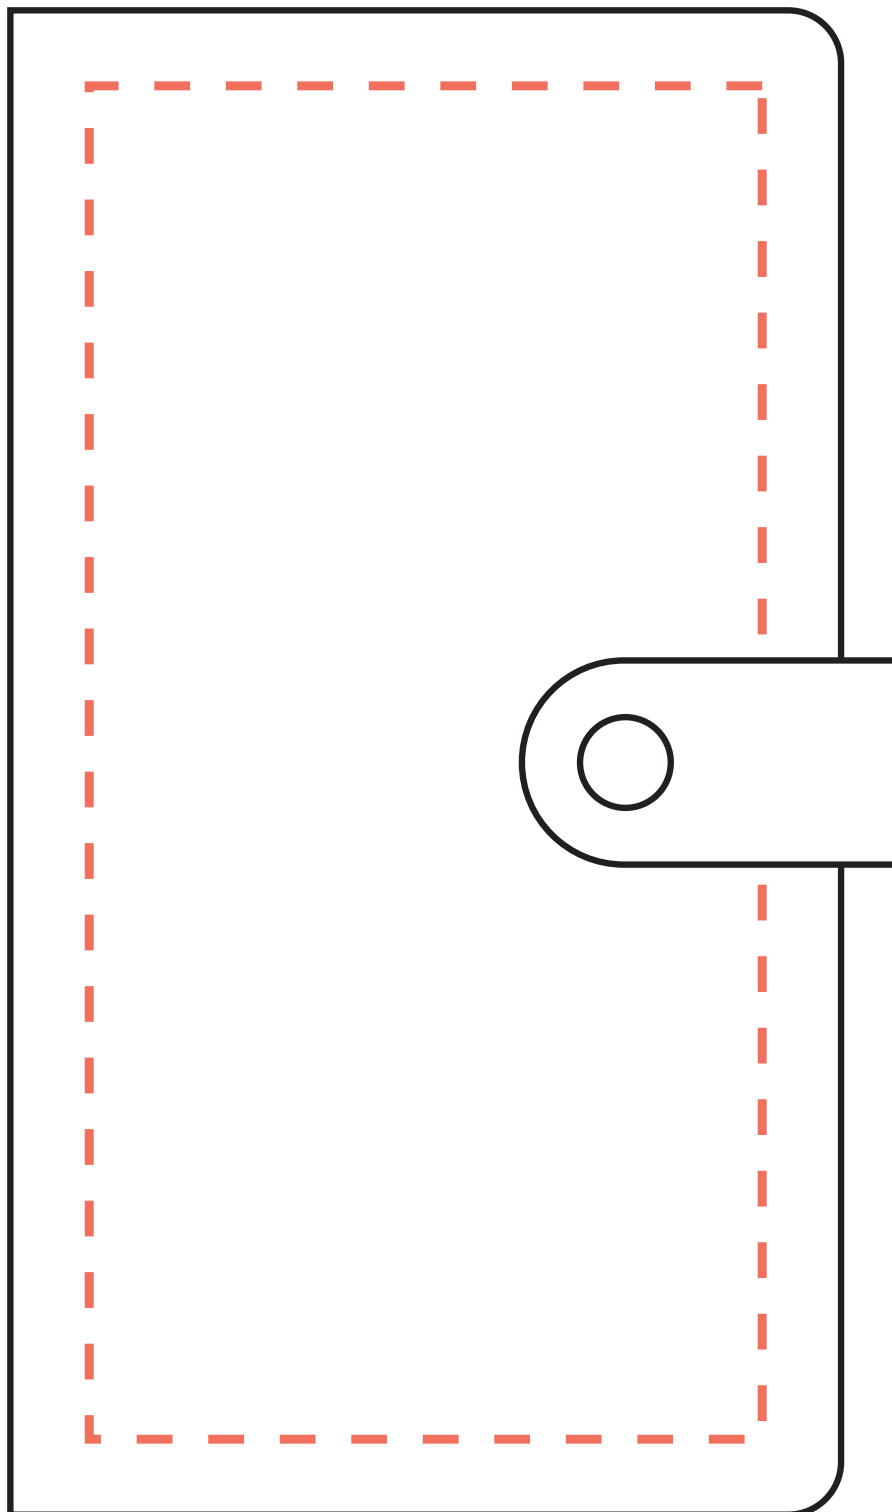

CarveOn Leather Travel Wallet  
Cover Template

Artwork  
Cover size (1:1 scale)  
Print Area

Cover Size  
117 x 199 mm

Print Area  
89 x 179 mm

**CARVE ON**

Kilcullen Ind. Est.  
Naas Rd., Kilcullen  
Co. Kildare R56 VX40