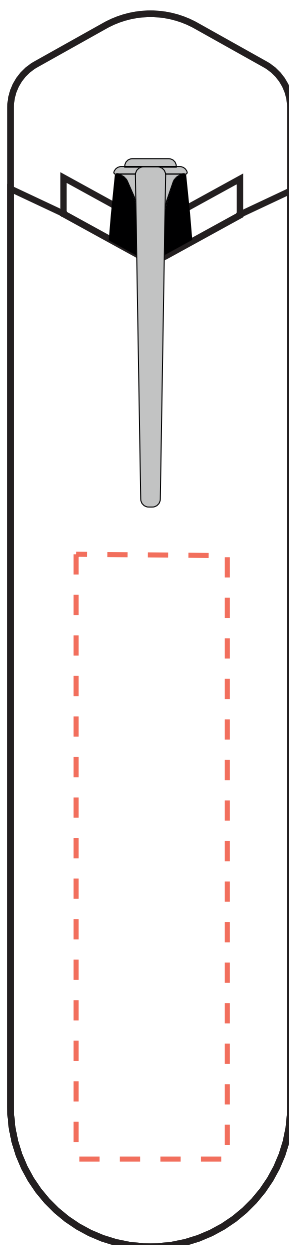

CarveOn Leather Pen Sleeve
Cover Template

Artwork
Cover size (1:1 scale)
Print Area

Cover Size
37 x 163 mm

Print Area
20 x 80 mm

CARVE ON

Kilcullen Ind. Est.
Naas Rd., Kilcullen
Co. Kildare R56 VX40

+353 (0)45-482637
hello@carveon.com
carveon.com