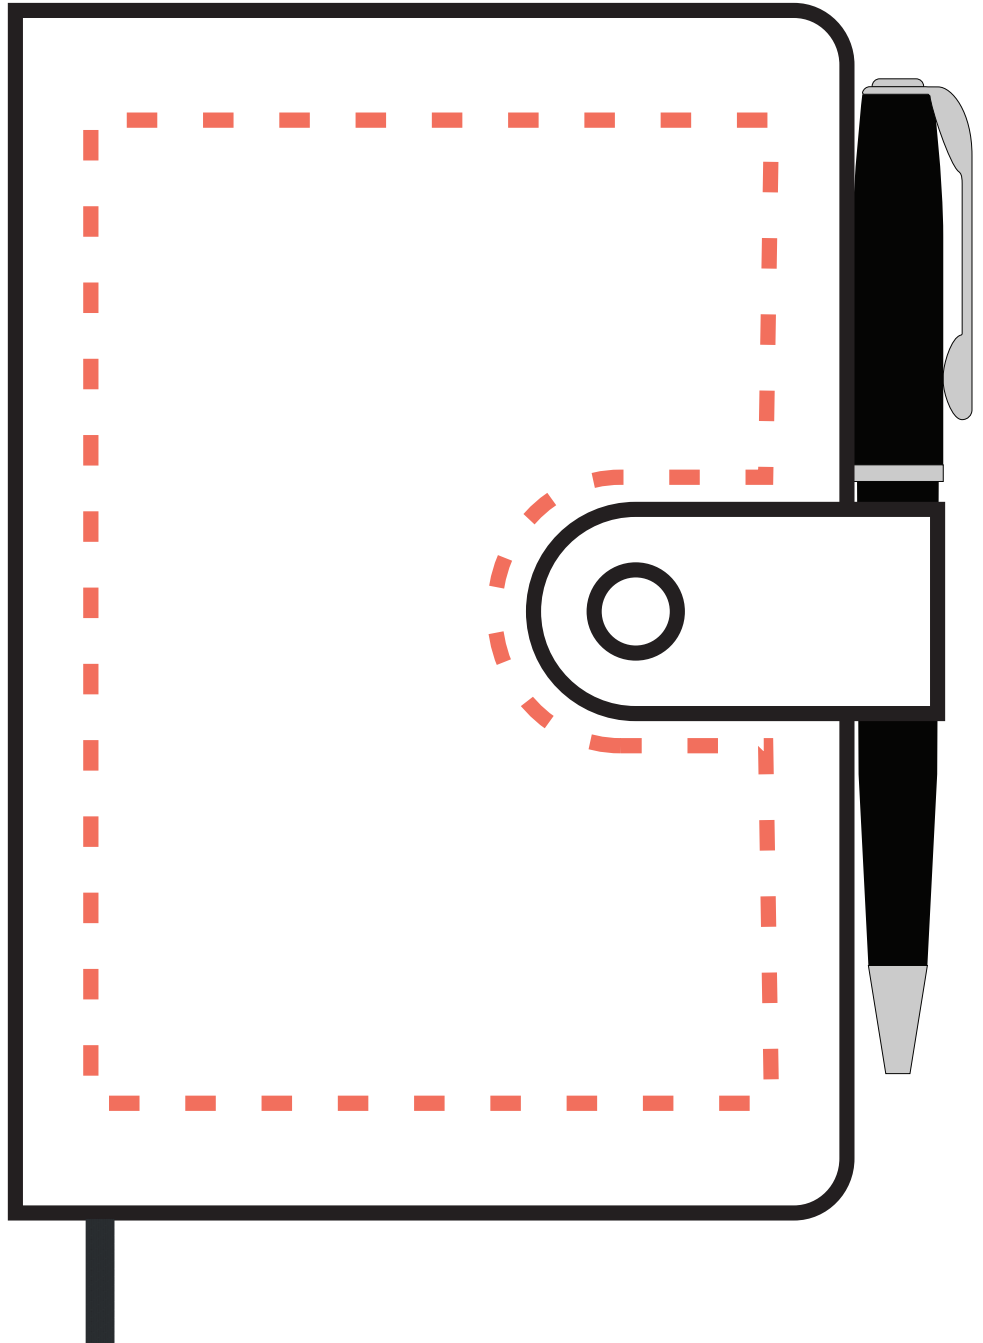

CarveOn Leather A5 Notebook + Pen
Cover Template

Artwork
Cover size (1:1 scale)
Print Area

Cover Size
110 x 160mm

Print Area
90 x 130mm

CARVE ON

Kilcullen Ind. Est.
Naas Rd., Kilcullen
Co. Kildare R56 VX40