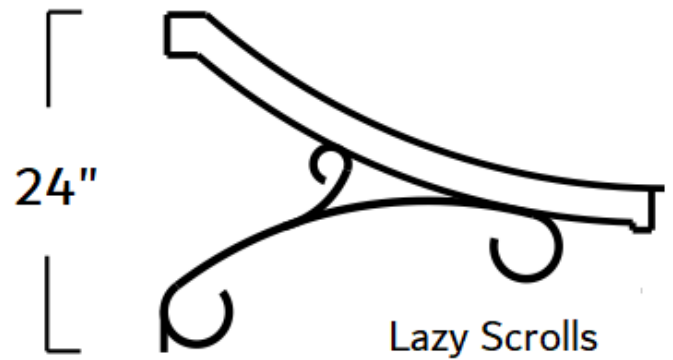

Standard Size Scroll Designs

by designyourawning.com

Concave Awning Scroll Designs

DesignYourAwning.com

1-800-283-8053