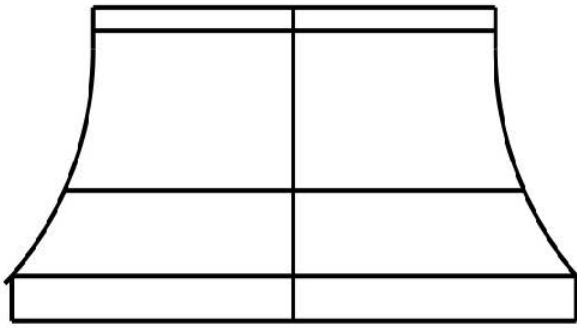

## Juliet Style Frame Detail

Cross Bar for snow loads

### Available Scrolls (Decorative Only)

24"

24"

Lazy Scrolls

24"

24"

Smith Scrolls

## Dimensions for the Juliet Awning

Side View

\*\*\* With decorative separate scrolls - inside measurement (48")