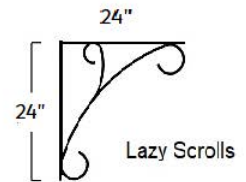

## Juliet Style Frame Detail

Cross Bar for snow loads

### Available Scrolls (Decorative Only)

24"

24"

Lazy Scrolls

24"

24"

Smith Scrolls

## Dimensions for the Juliet Awning

Side View

\*\*\* With decorative separate scrolls - inside measurement (48")