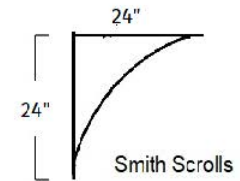

### Available Scrolls (Decorative Only)

24"

24"

Lazy Scrolls

24"

24"

Smith Scrolls

## Dimensions for the Juliet Awning

Side View

\*\*\* With decorative separate scrolls - inside measurement (48")