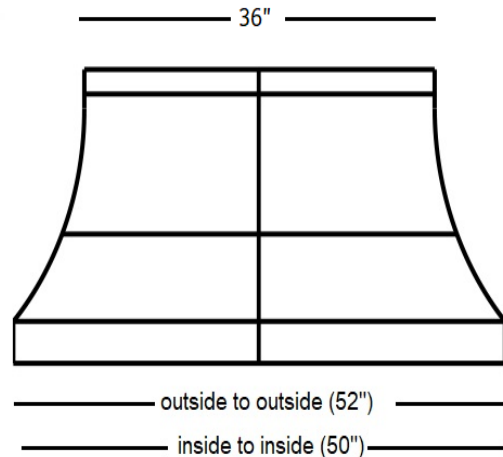

### Available Scrolls (Decorative Only)

24"

24"

Lazy Scrolls

24"

24"

Smith Scrolls

## Dimensions for the Juliet Awning

Side View

\*\*\* With decorative separate scrolls - inside measurement (48")