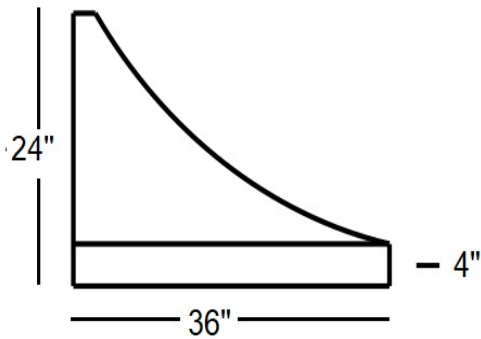

### Available Scrolls (Decorative Only)

24"

24"

Lazy Scrolls

24"

24"

Smith Scrolls

## Dimensions for the Juliet Awning

Side View

\*\*\* With decorative separate scrolls - inside measurement (48")